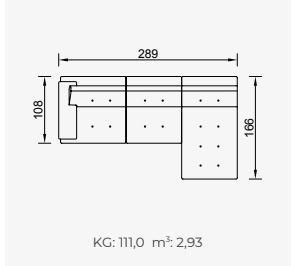

prada

- 35 density high-resilient seat foam
- Modular structure provides unlimited options
- Frame strengthened with ply-Wooden (10 year warranty compliance with European norms)
- Seating height 41 cm
- Sofa height 88 cm

Wooden Based Color

OPTION 5