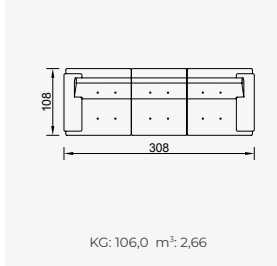

prada

- 35 density high-resilient seat foam
- Modular structure provides unlimited options
- Frame strengthened with ply-Wooden (10 year warranty compliance with European norms)
- Seating height 41 cm
- Sofa height 88 cm

Wooden Based Color

OPTION 1