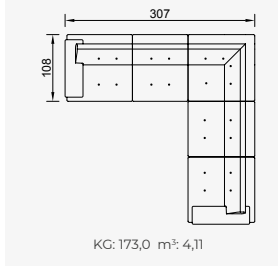

prada

- 35 density high-resilient seat foam
- Modular structure provides unlimited options
- Frame strengthened with ply-Wooden (10 year warranty compliance with European norms)
- Seating height 41 cm
- Sofa height 88 cm

Wooden Based Color

OPTION 2