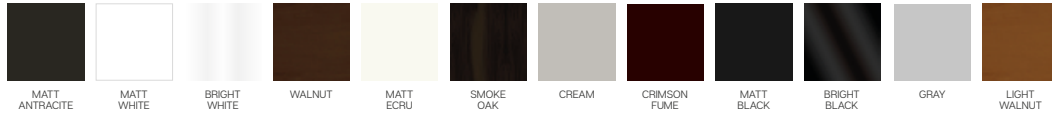

# prada

- 35 density high-resilient seat foam
- Modular structure provides unlimited options
- Frame strengthened with ply-Wooden (10 year warranty compliance with European norms)
- Seating height 41 cm
- Sofa height 88 cm

## Wooden Based Color

Arm Module (Left)

Arm Module (Right)

Corner Module

Inter Module

Relaxing Module

Arm Module 3 Seater (Left)

Arm Module 3 Seater (Right)