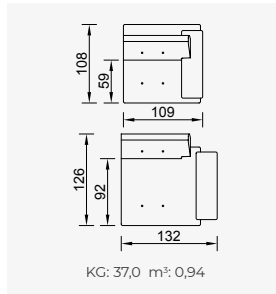

Arm Module (Right)