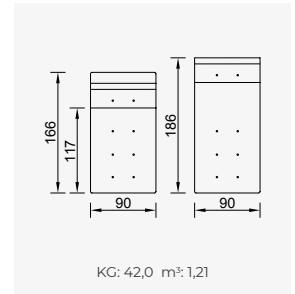

# prada

- 35 density high-resilient seat foam
- Modular structure provides unlimited options
- Frame strengthened with ply-Wooden (10 year warranty compliance with European norms)
- Seating height 41 cm
- Sofa height 88 cm

## Wooden Based Color

Arm Module (Left)

Arm Module (Right)

Corner Module

Inter Module

Relaxing Module

Arm Module 3 Seater (Left)

Arm Module 3 Seater (Right)