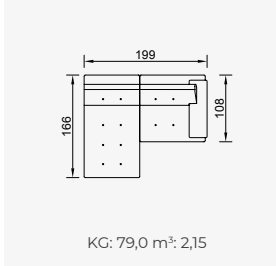

prada

- 35 density high-resilient seat foam
- Modular structure provides unlimited options
- Frame strengthened with ply-Wooden (10 year warranty compliance with European norms)
- Seating height 41 cm
- Sofa height 88 cm

Wooden Based Color

OPTION 8