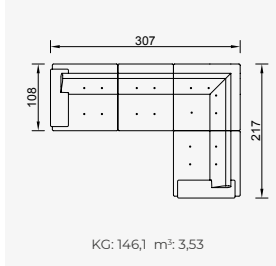

prada

- 35 density high-resilient seat foam
- Modular structure provides unlimited options
- Frame strengthened with ply-Wooden (10 year warranty compliance with European norms)
- Seating height 41 cm
- Sofa height 88 cm

Wooden Based Color

OPTION 4