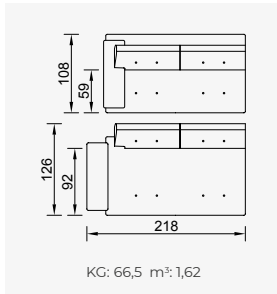

# prada

- 35 density high-resilient seat foam
- Modular structure provides unlimited options
- Frame strengthened with ply-Wooden (10 year warranty compliance with European norms)
- Seating height 41 cm
- Sofa height 88 cm

## Wooden Based Color

Arm Module (Left)

Arm Module (Right)

Corner Module

Inter Module

Relaxing Module

Arm Module 3 Seater (Left)

Arm Module 3 Seater (Right)