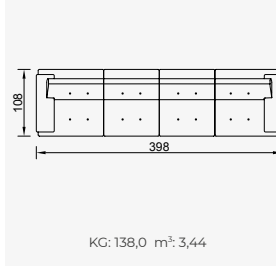

prada

- 35 density high-resilient seat foam
- Modular structure provides unlimited options
- Frame strengthened with ply-Wooden (10 year warranty compliance with European norms)
- Seating height 41 cm
- Sofa height 88 cm

Wooden Based Color

OPTION 3