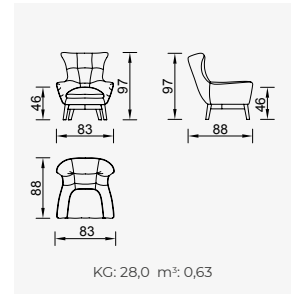

Maserati Armchair (Wooden)