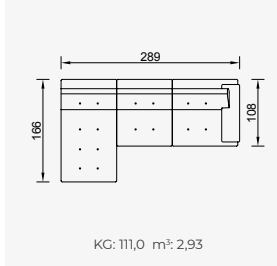

OPTION 6

OPTION 1