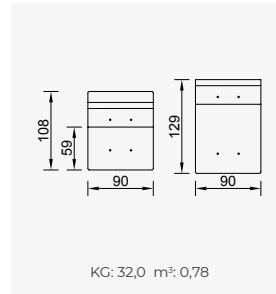

# prada

- 35 density high-resilient seat foam
- Modular structure provides unlimited options
- Frame strengthened with ply-Wooden (10 year warranty compliance with European norms)
- Seating height 41 cm
- Sofa height 88 cm

## Wooden Based Color

Arm Module (Left)

Arm Module (Right)

Corner Module

Inter Module

Relaxing Module

Arm Module 3 Seater (Left)

Arm Module 3 Seater (Right)