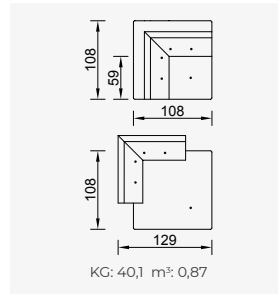

# prada

- 35 density high-resilient seat foam
- Modular structure provides unlimited options
- Frame strengthened with ply-Wooden (10 year warranty compliance with European norms)
- Seating height 41 cm
- Sofa height 88 cm

## Wooden Based Color

Arm Module (Left)

Arm Module (Right)

Corner Module

Inter Module

Relaxing Module

Arm Module 3 Seater (Left)

Arm Module 3 Seater (Right)