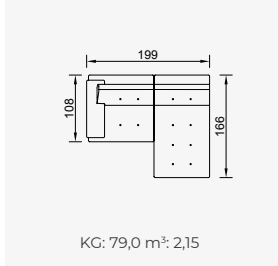

prada

- 35 density high-resilient seat foam
- Modular structure provides unlimited options
- Frame strengthened with ply-Wooden (10 year warranty compliance with European norms)
- Seating height 41 cm
- Sofa height 88 cm

Wooden Based Color

OPTION 7