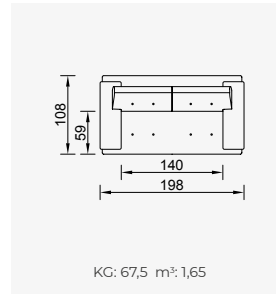

prada

- 35 density high-resilient seat foam
- Modular structure provides unlimited options
- Frame strengthened with ply-Wooden (10 year warranty compliance with European norms)
- Seating height 41 cm
- Sofa height 88 cm

Wooden Based Color

2.5 Sofa