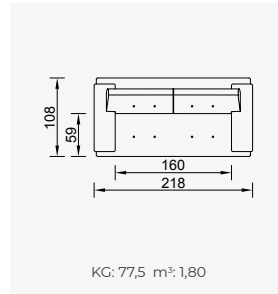

prada

- 35 density high-resilient seat foam
- Modular structure provides unlimited options
- Frame strengthened with ply-Wooden (10 year warranty compliance with European norms)
- Seating height 41 cm
- Sofa height 88 cm

Wooden Based Color

3 Sofa