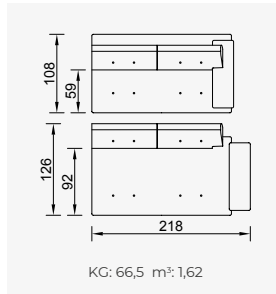

# prada

- 35 density high-resilient seat foam
- Modular structure provides unlimited options
- Frame strengthened with ply-Wooden (10 year warranty compliance with European norms)
- Seating height 41 cm
- Sofa height 88 cm

## Wooden Based Color

Arm Module (Left)

Arm Module (Right)

Corner Module

Inter Module

Relaxing Module

Arm Module 3 Seater (Left)

Arm Module 3 Seater (Right)