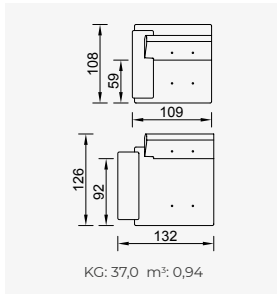

Arm Module (Left)