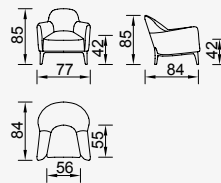

toscana

- Bed feature (Single Bed Mechanism)
- Extended seats in depth (Single Bed Mechanism)
- 35 density high-resilient seat foam
- HYPER sponge on the back
- Frame strengthened with ply-Wooden
(10 year warranty compliance with European norms)
- Seating height 41 cm
- Sofa height 73 cm

Metal Leg Color

4 Sofa

KG: 81,2 m³: 1,49

Single Sofa

KG: 38,4 m³: 0,51

Smart Armchair

KG: 23,0 m³: 0,65