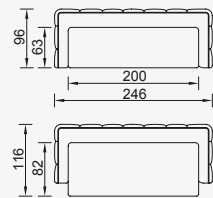

toscana

- Bed feature (Single Bed Mechanism)
- Extended seats in depth (Single Bed Mechanism)
- 35 density high-resilient seat foam
- HYPER sponge on the back
- Frame strengthened with ply-Wooden
(10 year warranty compliance with European norms)
- Seating height 41 cm
- Sofa height 73 cm

Metal Leg Color

4 Sofa

KG: 81,2 m³: 1,49

Single Sofa

KG: 38,4 m³: 0,51

Smart Armchair

KG: 23,0 m³: 0,65