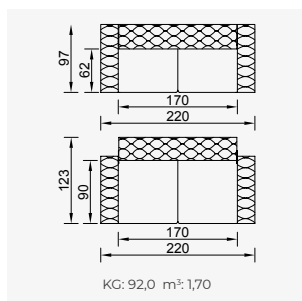

valentino

- Bed feature (CSS Mechanism)
- Extended seats in depth (CSS Mechanism)
- 35 density high-resilient seat foam
- Frame strengthened with ply-Wooden (10 year warranty compliance with European norms)
- Seating height 41 cm
- Sofa height 78 cm

Metal Leg Color

Quilted

Wooden Based Color

2.5 Sofa