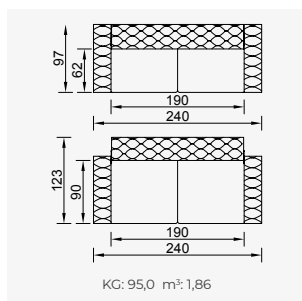

valentino

- Bed feature (CSS Mechanism)
- Extended seats in depth (CSS Mechanism)
- 35 density high-resilient seat foam
- Frame strengthened with ply-Wooden (10 year warranty compliance with European norms)
- Seating height 41 cm
- Sofa height 78 cm

Metal Leg Color

Quilted

Wooden Based Color

3 Sofa