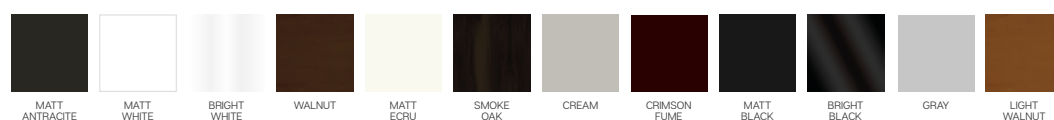

valentino

- Bed feature (CSS Mechanism)
- Extended seats in depth (CSS Mechanism)
- 35 density high-resilient seat foam
- Frame strengthened with ply-Wooden (10 year warranty compliance with European norms)
- Seating height 41 cm
- Sofa height 78 cm

Metal Leg Color

Quilted

Wooden Based Color

3 Sofa

2.5 Sofa

Valentino Armchair