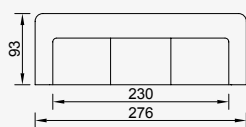

opera virginia

- 35 density high-resilient seat foam
- Frame strengthened with ply-Wooden
(10 year warranty compliance with European norms)
- Seating height 43 cm
- Sofa height 73 cm

Wooden Based Color

4 Sofa

KG: 87,0 m³: 2,09

3 Sofa

KG: 76,0 m³: 1,68

Single Sofa

KG: 48,0 m³: 0,76

Vals Armchair
(With Handle)

KG: 11,0 m³: 0,48