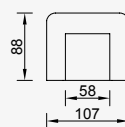

opera virginia

- 35 density high-resilient seat foam
- Frame strengthened with ply-Wooden
(10 year warranty compliance with European norms)
- Seating height 43 cm
- Sofa height 73 cm

Wooden Based Color

4 Sofa

KG: 87,0 m³: 2,09

3 Sofa

KG: 76,0 m³: 1,68

Single Sofa

KG: 48,0 m³: 0,76

Vals Armchair
(With Handle)

KG: 11,0 m³: 0,48