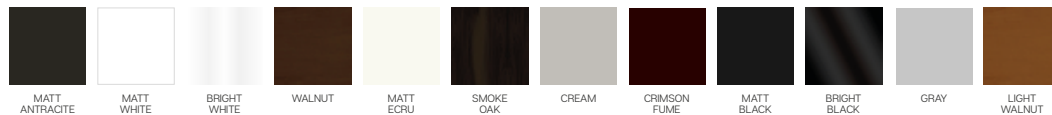

opera virginia

- 35 density high-resilient seat foam
- Frame strengthened with ply-Wooden
(10 year warranty compliance with European norms)
- Seating height 43 cm
- Sofa height 73 cm

Wooden Based Color

4 Sofa