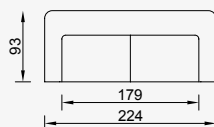

opera virginia

- 35 density high-resilient seat foam
- Frame strengthened with ply-Wooden
(10 year warranty compliance with European norms)
- Seating height 43 cm
- Sofa height 73 cm

Wooden Based Color

4 Sofa

KG: 87,0 m³: 2,09

3 Sofa

KG: 76,0 m³: 1,68

Single Sofa

KG: 48,0 m³: 0,76

Vals Armchair
(With Handle)

KG: 11,0 m³: 0,48