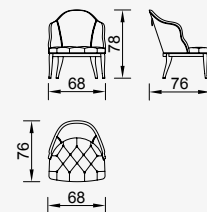

opera virginia

- 35 density high-resilient seat foam
- Frame strengthened with ply-Wooden
(10 year warranty compliance with European norms)
- Seating height 43 cm
- Sofa height 73 cm

Wooden Based Color

4 Sofa

KG: 87,0 m³: 2,09

3 Sofa

KG: 76,0 m³: 1,68

Single Sofa

KG: 48,0 m³: 0,76

Vals Armchair
(With Handle)

KG: 11,0 m³: 0,48