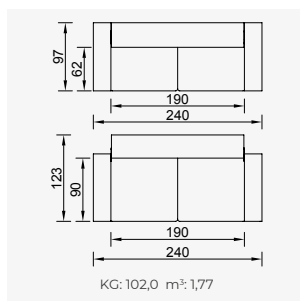

victoria

- Bed feature (CSS Mechanism)
- Extended seats in depth (CSS Mechanism)
- 35 density high-resilient seat foam
- Frame strengthened with ply-Wooden (10 year warranty compliance with European norms)
- Seating height 41 cm
- Sofa height 78 cm

Metal Leg Color

Wooden Based Color

3 Sofa