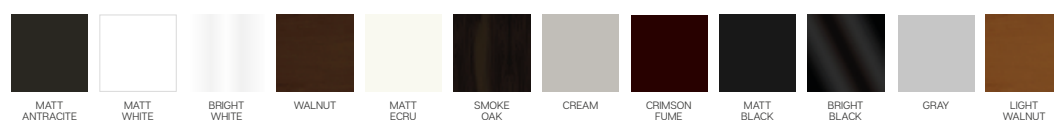

victoria

- Bed feature (CSS Mechanism)
- Extended seats in depth (CSS Mechanism)
- 35 density high-resilient seat foam
- Frame strengthened with ply-Wooden (10 year warranty compliance with European norms)
- Seating height 41 cm
- Sofa height 78 cm

Metal Leg Color

Wooden Based Color

3 Sofa

2.5 Sofa

Efes Armchair