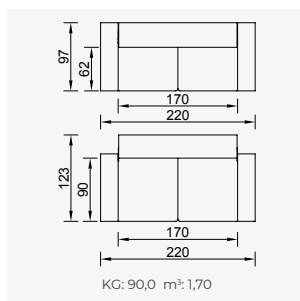

victoria

- Bed feature (CSS Mechanism)
- Extended seats in depth (CSS Mechanism)
- 35 density high-resilient seat foam
- Frame strengthened with ply-Wooden (10 year warranty compliance with European norms)
- Seating height 41 cm
- Sofa height 78 cm

Metal Leg Color

Wooden Based Color

2.5 Sofa