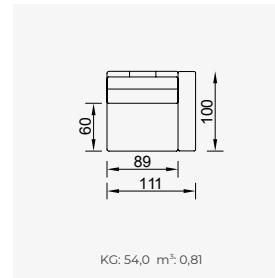

Arm Module (Right)