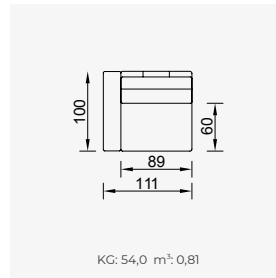

Arm Module (Left)