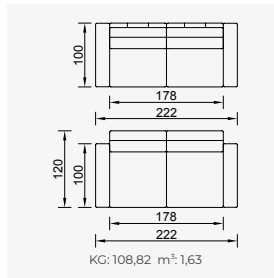

noir

- Bed feature (DSS mechanism)
- Extended seats in depth (DSS mechanism)
- 35 density high-resilient seat foam
- HYPER sponge on the back
- Frame strengthened with ply-Wooden (10 year warranty compliance with European norms)
- Modular stucture provides unlimited options
- Seating height 42 cm
- Sofa height 83 cm

Metal Leg Color

CHROME

GOLD

DSS
MECHANISM

Single Bed

3 Sofa

Felix Armchair (Metal)