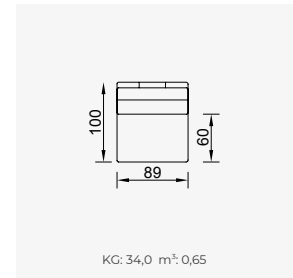

Inter Module