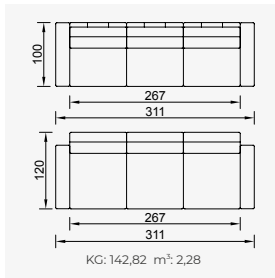

Metal Leg Color

CHROME

GOLD

DSS
MECHANISM

Single Bed

4 Sofa