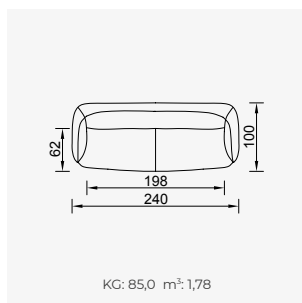

california tiger

- 35 density high-resilient, seat foam
- Goose feather padded back and arm
- Frame strengthened with ply-Wooden
  (10 year warranty compliance with European norms)
- Seating height 41 cm
- Sofa height 81 cm

Metal Leg Color

Wooden Based Color

4 Sofa