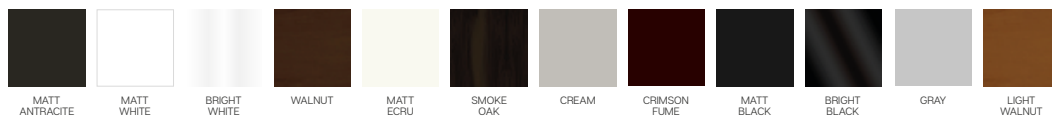

california tiger

- 35 density high-resilient, seat foam
- Goose feather padded back and arm
- Frame strengthened with ply-Wooden
(10 year warranty compliance with European norms)
- Seating height 41 cm
- Sofa height 81 cm

Metal Leg Color

Wooden Based Color

4 Sofa

2.5 Sofa

Nice Armchair