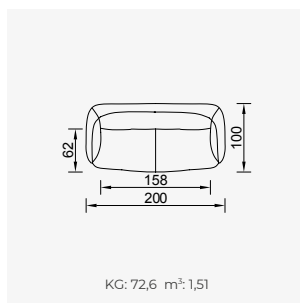

california tiger

- 35 density high-resilient, seat foam
- Goose feather padded back and arm
- Frame strengthened with ply-Wooden
  (10 year warranty compliance with European norms)
- Seating height 41 cm
- Sofa height 81 cm

Metal Leg Color

Wooden Based Color