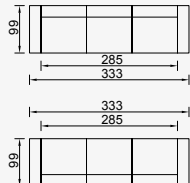

OPTION 1

KG: 180,0 m²: 3,48

OPTION 2

KG: 168,0 m²: 3,92

OPTION 3

KG: 238,0 m²: 4,88

OPTION 4

KG: 226,0 m²: 4,92

OPTION 19

KG: 199,0 m²: 4,46

OPTION 20

KG: 219,0 m²: 4,83

OPTION 21

KG: 219,0 m²: 4,83

OPTION 17

KG: 165,0 m²: 3,37