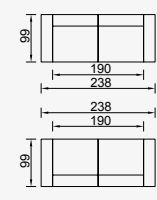

OPTION 25

KG: 128,0 m²: 2,81

KG: 135,0 m²: 2,87

KG: 135,0 m²: 2,87

KG: 118,0 m²: 2,49

KG: 118,0 m²: 2,49

KG: 153,0 m²: 2,94

KG: 190,0 m²: 4,06

KG: 135,0 m²: 3,05

KG: 209,0 m²: 4,15

KG: 203,0 m²: 4,37

KG: 175,0 m²: 3,69

KG: 190,0 m²: 4,06

KG: 190,0 m²: 4,06

KG: 276,0 m²: 5,88

KG: 276,0 m²: 5,88

KG: 261,0 m²: 5,70

KG: 204,0 m²: 4,36

KG: 204,0 m²: 4,36

KG: 175,0 m²: 3,69

OPTION 1

KG: 180,0 m²: 3,48

KG: 168,0 m²: 3,92

KG: 238,0 m²: 4,88

KG: 226,0 m²: 4,92

KG: 199,0 m²: 4,46

KG: 219,0 m²: 4,83

KG: 219,0 m²: 4,83

KG: 165,0 m²: 3,37

KG: 165,0 m²: 3,37

KG: 240,0 m²: 4,79

KG: 218,0 m²: 2,55