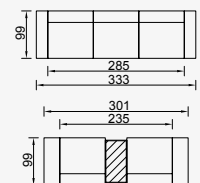

OPTION 18

KG: 165,0 m²: 3,37

OPTION 13

KG: 240,0 m²: 4,79

OPTION 14

KG: 218,0 m²: 2,55