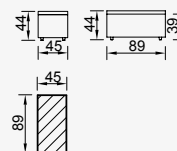

Pouf With Rectangle
Coffee Table Module