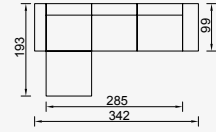

OPTION 22

KG: 84,0 m³: 1,96

OPTION 23

KG: 119,0 m³: 2,41

OPTION 24

KG: 113,0 m³: 2,63

OPTION 29

KG: 99,0 m³: 2,14

OPTION 28

KG: 115,0 m³: 2,50

OPTION 25

KG: 128,0 m²: 2,81

OPTION 5

KG: 135,0 m²: 2,87

OPTION 6

KG: 135,0 m²: 2,87

OPTION 26

KG: 118,0 m²: 2,49

OPTION 27

KG: 118,0 m²: 2,49

OPTION 33

KG: 153,0 m²: 2,94

OPTION 9

KG: 190,0 m²: 4,06