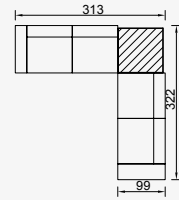

OPTION 30

KG: 261,0 m²: 5,70

OPTION 34

KG: 204,0 m²: 4,36

OPTION 35

KG: 204,0 m²: 4,36

OPTION 16

KG: 175,0 m²: 3,69