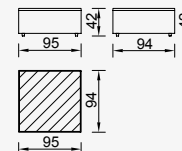

Pouf With Square
Coffee Table Module