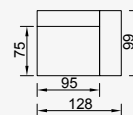

High Arm Module
(Left)

KG:45,0 m³: 0,87

High Arm Module
(Right)

KG:45,0 m³: 0,87

Low Arm Module
(Left)

KG: 42,0 m³: 0,98

Low Arm Module
(Right)

KG: 42,0 m³: 0,98

Inter Module

KG: 29,0 m³: 0,67

Corner Module
(Left)

KG: 45,0 m³: 0,87

Corner Module
(Right)

KG: 45,0 m³: 0,87

Pouf

KG: 19,0 m³: 0,35