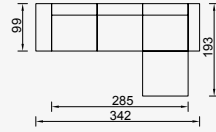

OPTION 22

KG: 84,0 m³: 1,96

OPTION 23

KG: 119,0 m³: 2,41

OPTION 24

KG: 113,0 m³: 2,63

OPTION 29

KG: 99,0 m³: 2,14

OPTION 28

KG: 115,0 m³: 2,50

OPTION 25

KG: 128,0 m²: 2,81

OPTION 5

KG: 135,0 m²: 2,87

OPTION 6

KG: 135,0 m²: 2,87

OPTION 26

KG: 118,0 m²: 2,49

OPTION 27

KG: 118,0 m²: 2,49

OPTION 33

KG: 153,0 m²: 2,94

OPTION 9

KG: 190,0 m²: 4,06