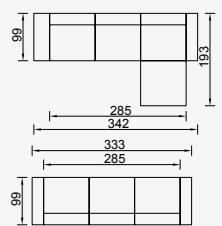

OPTION 19

KG: 199,0 m²: 4,46

OPTION 20

KG: 219,0 m²: 4,83

OPTION 21

KG: 219,0 m²: 4,83

OPTION 17

KG: 165,0 m²: 3,37

OPTION 18

KG: 165,0 m²: 3,37

OPTION 13

KG: 240,0 m²: 4,79

OPTION 14

KG: 218,0 m²: 2,55