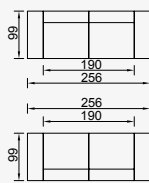

OPTION 25

KG: 128,0 m²: 2,81

KG: 135,0 m²: 2,87

KG: 135,0 m²: 2,87

KG: 118,0 m²: 2,49

KG: 118,0 m²: 2,49

KG: 153,0 m²: 2,94

KG: 190,0 m²: 4,06

KG: 135,0 m²: 3,05

KG: 209,0 m²: 4,15

KG: 203,0 m²: 4,37

KG: 175,0 m²: 3,69

KG: 190,0 m²: 4,06

KG: 190,0 m²: 4,06

KG: 276,0 m²: 5,88

KG: 276,0 m²: 5,88

KG: 261,0 m²: 5,70

KG: 204,0 m²: 4,36

KG: 204,0 m²: 4,36

KG: 175,0 m²: 3,69

KG: 180,0 m²: 3,48

OPTION 2

KG: 168,0 m²: 3,92

KG: 238,0 m²: 4,88

KG: 226,0 m²: 4,92

KG: 199,0 m²: 4,46

KG: 219,0 m²: 4,83

KG: 219,0 m²: 4,83

KG: 165,0 m²: 3,37

KG: 165,0 m²: 3,37

KG: 240,0 m²: 4,79

KG: 218,0 m²: 2,55