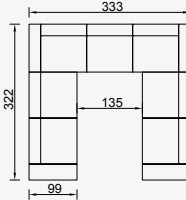

OPTION 7

KG: 190,0 m²: 4,06

OPTION 8

KG: 190,0 m²: 4,06

OPTION 31

KG: 276,0 m²: 5,88

OPTION 32

KG: 276,0 m²: 5,88

OPTION 30

KG: 261,0 m²: 5,70

OPTION 34

KG: 204,0 m²: 4,36

OPTION 35

KG: 204,0 m²: 4,36

OPTION 16

KG: 175,0 m²: 3,69