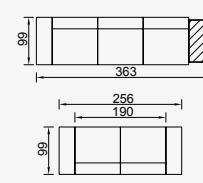

OPTION 1

KG: 180,0 m²: 3,48

OPTION 2

KG: 168,0 m²: 3,92

OPTION 3

KG: 238,0 m²: 4,88

OPTION 4

KG: 226,0 m²: 4,92

OPTION 19

KG: 199,0 m²: 4,46

OPTION 20

KG: 219,0 m²: 4,83

OPTION 21

KG: 219,0 m²: 4,83

OPTION 17

KG: 165,0 m²: 3,37