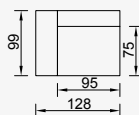

High Arm Module
(Left)

KG:45,0 m³: 0,87

High Arm Module
(Right)

KG:45,0 m³: 0,87

Low Arm Module
(Left)

KG: 42,0 m³: 0,98

Low Arm Module
(Right)

KG: 42,0 m³: 0,98

Inter Module

KG: 29,0 m³: 0,67

Corner Module
(Left)

KG: 45,0 m³: 0,87

Corner Module
(Right)

KG: 45,0 m³: 0,87

Pouf

KG: 19,0 m³: 0,35