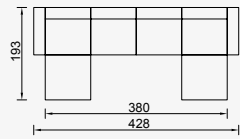

OPTION 26

KG: 118,0 m²: 2,49

OPTION 27

KG: 118,0 m²: 2,49

OPTION 33

KG: 153,0 m²: 2,94

OPTION 9

KG: 190,0 m²: 4,06