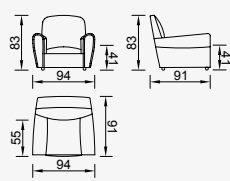

plus poufy cosmos

- Goose feather padded back, sitting and arm
- 35 density high-resilient seat foam
- Frame strengthened with ply-Wooden
(10 year warranty compliance with European norms)
- Modular structure provides unlimited options
- Seating height 39 cm
- Sofa height 72 cm

Inter Module

KG: 29,0 m³: 0,67

Corner Module
(Left)

KG: 45,0 m³: 0,87

Corner Module
(Right)

KG: 45,0 m³: 0,87

Pouf

KG: 19,0 m³: 0,35

Pouf With Rectangle
Coffee Table Module

KG: 15,0 m³: 0,18

Pouf With Square
Coffee Table Module

KG: 30,0 m³: 0,50

Nice Armchair

KG: 21,0 m³: 0,60

Roma Armchair

KG: 20,5 m³: 0,68

OPTION 22

KG: 84,0 m³: 1,96

OPTION 23

KG: 119,0 m³: 2,41

OPTION 24

KG: 113,0 m³: 2,63

OPTION 29

KG: 99,0 m³: 2,14