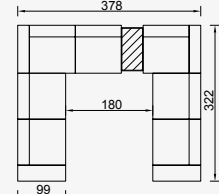

OPTION 7

KG: 190,0 m²: 4,06

OPTION 8

KG: 190,0 m²: 4,06

OPTION 31

KG: 276,0 m²: 5,88

OPTION 32

KG: 276,0 m²: 5,88

OPTION 30

KG: 261,0 m²: 5,70

OPTION 34

KG: 204,0 m²: 4,36

OPTION 35

KG: 204,0 m²: 4,36

OPTION 16

KG: 175,0 m²: 3,69