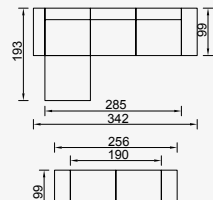

OPTION 25

KG: 128,0 m²: 2,81

KG: 135,0 m²: 2,87

KG: 135,0 m²: 2,87

KG: 118,0 m²: 2,49

KG: 118,0 m²: 2,49

KG: 153,0 m²: 2,94

KG: 190,0 m²: 4,06

KG: 135,0 m²: 3,05

KG: 209,0 m²: 4,15

KG: 203,0 m²: 4,37

KG: 175,0 m²: 3,69

KG: 190,0 m²: 4,06

KG: 190,0 m²: 4,06

KG: 276,0 m²: 5,88

KG: 276,0 m²: 5,88

KG: 261,0 m²: 5,70

KG: 204,0 m²: 4,36

KG: 204,0 m²: 4,36

KG: 175,0 m²: 3,69

KG: 180,0 m²: 3,48

KG: 168,0 m²: 3,92

KG: 238,0 m²: 4,88

KG: 226,0 m²: 4,92

KG: 199,0 m²: 4,46

OPTION 20

KG: 219,0 m²: 4,83

KG: 219,0 m²: 4,83

KG: 165,0 m²: 3,37

KG: 165,0 m²: 3,37

KG: 240,0 m²: 4,79

KG: 218,0 m²: 2,55