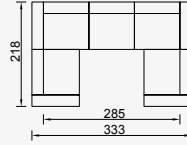

OPTION 25

KG: 128,0 m²: 2,81

KG: 135,0 m²: 2,87

KG: 135,0 m²: 2,87

KG: 118,0 m²: 2,49

KG: 118,0 m²: 2,49

KG: 153,0 m²: 2,94

KG: 190,0 m²: 4,06

KG: 135,0 m²: 3,05

OPTION 11

KG: 209,0 m²: 4,15

KG: 203,0 m²: 4,37

KG: 175,0 m²: 3,69

KG: 190,0 m²: 4,06

KG: 190,0 m²: 4,06

KG: 276,0 m²: 5,88

KG: 276,0 m²: 5,88

KG: 261,0 m²: 5,70

KG: 204,0 m²: 4,36

KG: 204,0 m²: 4,36

KG: 175,0 m²: 3,69

KG: 180,0 m²: 3,48

KG: 168,0 m²: 3,92

KG: 238,0 m²: 4,88

KG: 226,0 m²: 4,92

KG: 199,0 m²: 4,46

KG: 219,0 m²: 4,83

KG: 219,0 m²: 4,83

KG: 165,0 m²: 3,37

KG: 165,0 m²: 3,37

KG: 240,0 m²: 4,79

KG: 218,0 m²: 2,55