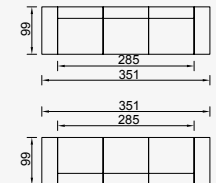

OPTION 1

KG: 180,0 m²: 3,48

OPTION 2

KG: 168,0 m²: 3,92

OPTION 3

KG: 238,0 m²: 4,88

OPTION 4

KG: 226,0 m²: 4,92