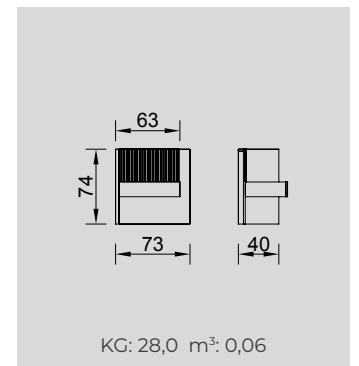

ROMA BEDROOM

Wardrobe (Basic)

Dresser
(Without Mirror)

Mirror

Roma Bedstead (160)
WITH STORAGE

Roma Bedstead (180)
WITH STORAGE

Nightstand (2 Pcs.)

Roma Bedstead (160)