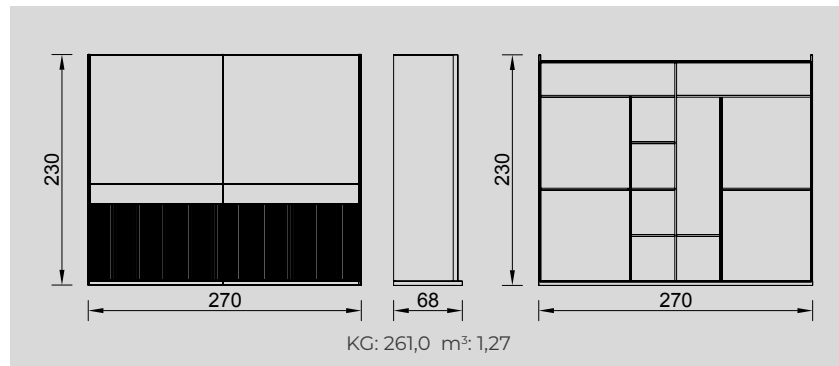

ROMA BEDROOM

Wardrobe (Basic)

Dresser
(Without Mirror)

Mirror

Roma Bedstead (160)
WITH STORAGE

Roma Bedstead (180)
WITH STORAGE

Nightstand (2 Pcs.)

Roma Bedstead (160)