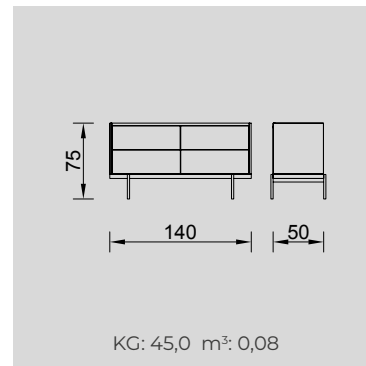

ROMA BEDROOM

Wardrobe (Basic)

Dresser
(Without Mirror)

Mirror

Roma Bedstead (160)
WITH STORAGE

Roma Bedstead (180)
WITH STORAGE

Nightstand (2 Pcs.)

Roma Bedstead (160)