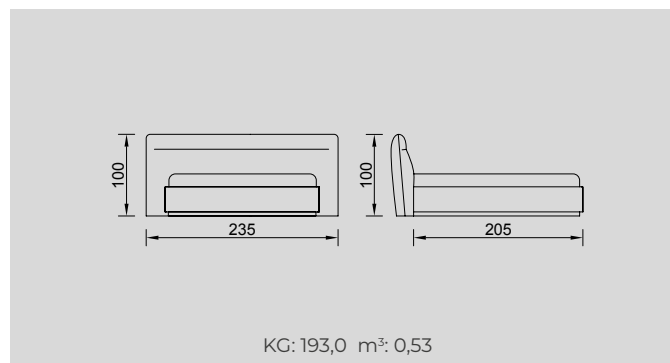

SYDNEY BEDROOM

Wardrobe (Basic)

Sydney Bedstead (160)
WITH STORAGE

Sydney Bedstead (180)
WITH STORAGE

Dresser (Without Mirror)

Mirror

Nightstand (2 Pcs.)