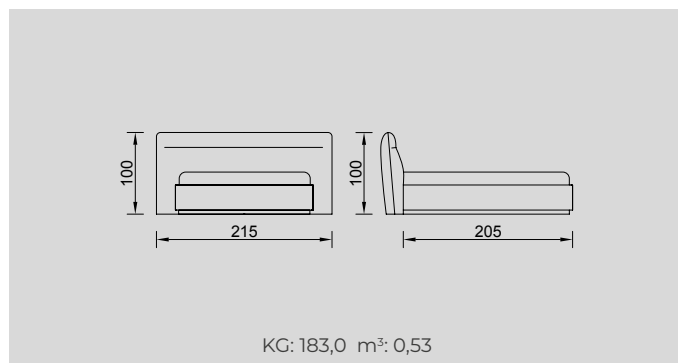

SYDNEY BEDROOM

Wardrobe (Basic)

Sydney Bedstead (160)
WITH STORAGE

Sydney Bedstead (180)
WITH STORAGE

Dresser (Without Mirror)

Mirror

Nightstand (2 Pcs.)