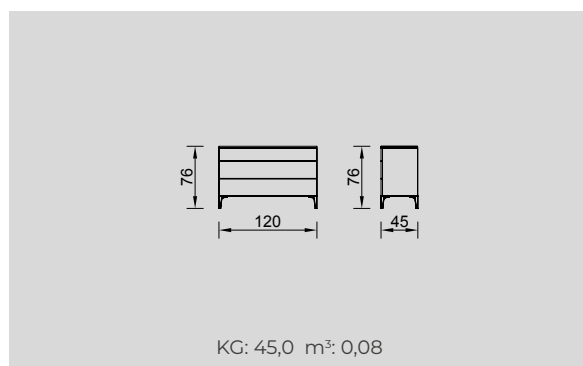

SYDNEY BEDROOM

Wardrobe (Basic)

Sydney Bedstead (160)
WITH STORAGE

Sydney Bedstead (180)
WITH STORAGE

Dresser (Without Mirror)

Mirror

Nightstand (2 Pcs.)