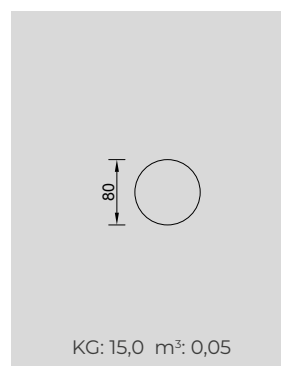

SYDNEY BEDROOM

Wardrobe (Basic)

Sydney Bedstead (160)
WITH STORAGE

Sydney Bedstead (180)
WITH STORAGE

Dresser (Without Mirror)

Mirror

Nightstand (2 Pcs.)