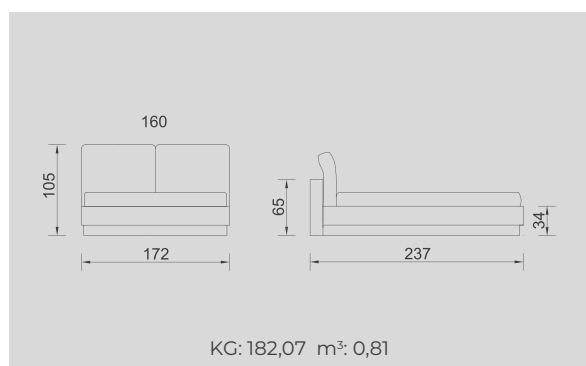

MANHATTAN BEDROOM

Wardrobe

Manhattan Mini New Wardrobe

Manhattan Bedstead (160)
WITH STORAGE

Manhattan Bedstead (180)
WITH STORAGE

Nightstand (2 Pcs.)

Dresser (Without Mirror)

Mirror