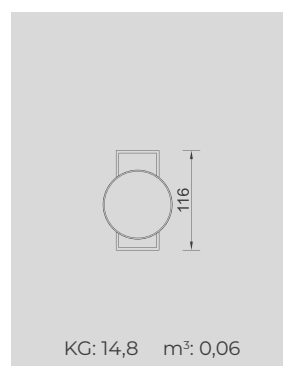

# PARIS BEDROOM

Wardrobe

Paris Bedstead (160)

Paris Bedstead (180)

Nightstand (2 Pcs.)

Dresser (Without Mirror)

Mirror

Chest Of Drawer