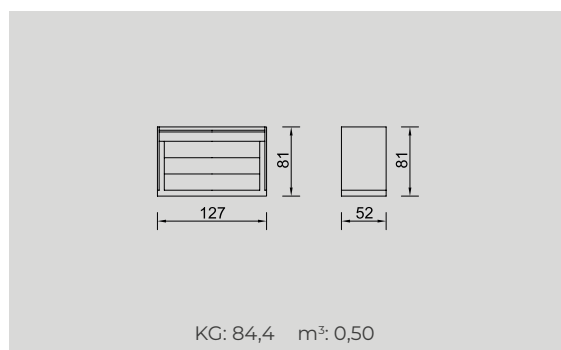

LEGO BEDROOM

Lego Bedstead (160)
WITH STORAGE

Lego Bedstead (180)
WITH STORAGE

Dresser (Without Mirror)

Mirror

Nightstand (2 Pcs.)

Chest of Drawers