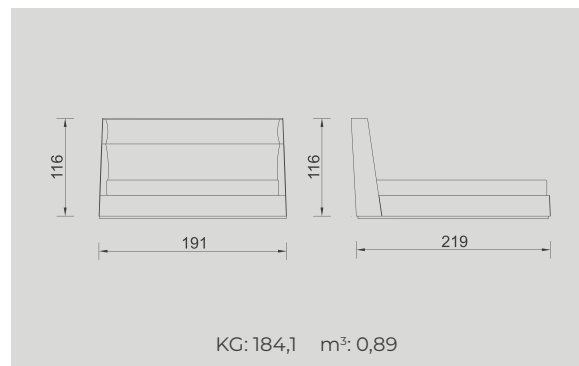

LEGO BEDROOM

Lego Bedstead (160)
WITH STORAGE

Lego Bedstead (180)
WITH STORAGE

Dresser (Without Mirror)

Mirror

Nightstand (2 Pcs.)

Chest of Drawers