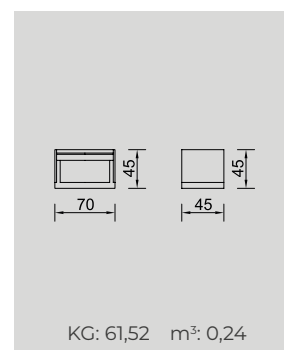

LEGO BEDROOM

Lego Bedstead (160)
WITH STORAGE

Lego Bedstead (180)
WITH STORAGE

Dresser (Without Mirror)

Mirror

Nightstand (2 Pcs.)

Chest of Drawers