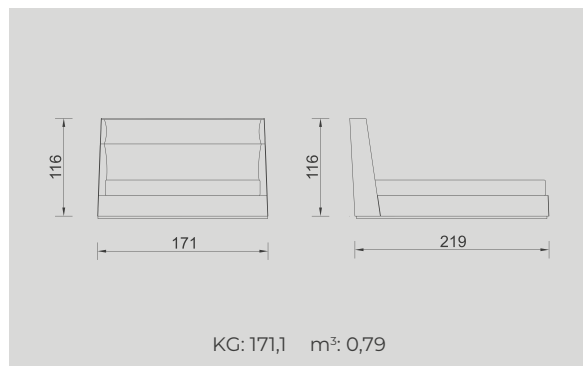

LEGO BEDROOM

Lego Bedstead (160)
WITH STORAGE

Lego Bedstead (180)
WITH STORAGE

Dresser (Without Mirror)

Mirror

Nightstand (2 Pcs.)

Chest of Drawers