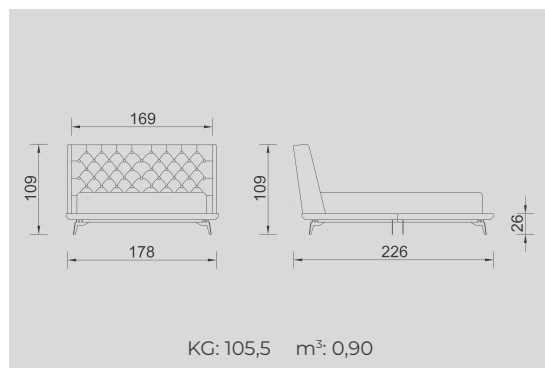

LAZIO BEDROOM

Wardrobe

Lazio Mini Wardrobe

Villa Bedstead (160)
WITHOUT STORAGE

Villa Bedstead (180)
WITHOUT STORAGE

Dresser (Without Mirror)

Mirror

Lazio Bedstead (160)
WITH STORAGE

Lazio Bedstead (180)
WITH STORAGE

Nightstand (2 Pcs.)

Chest Of Drawer