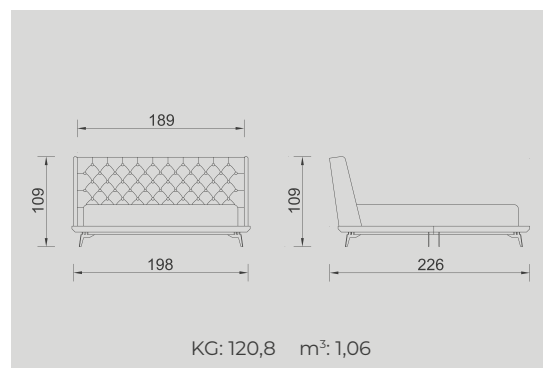

LAZIO BEDROOM

Wardrobe

Lazio Mini Wardrobe

Villa Bedstead (160)
WITHOUT STORAGE

Villa Bedstead (180)
WITHOUT STORAGE

Dresser (Without Mirror)

Mirror

Lazio Bedstead (160)
WITH STORAGE

Lazio Bedstead (180)
WITH STORAGE

Nightstand (2 Pcs.)

Chest Of Drawer