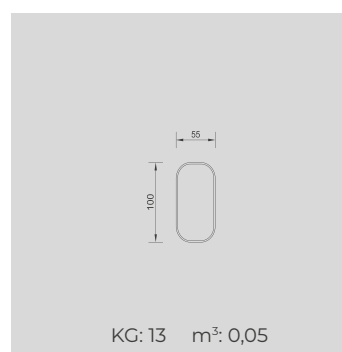

OSLO BEDROOM

Wardrobe

Oslo Bedstead (160) WITH STORAGE

Oslo Bedstead (180) WITH STORAGE

Chest of Drawers

Dresser (Without Mirror)

Mirror

Nightstand (2 Pcs.)