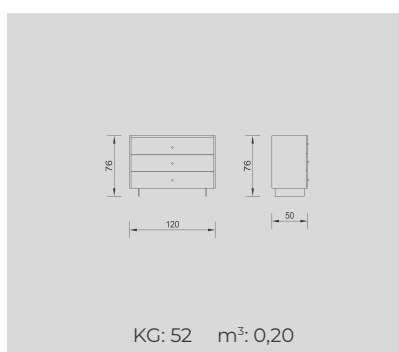

OSLO BEDROOM

Wardrobe

Oslo Bedstead (160) WITH STORAGE

Oslo Bedstead (180) WITH STORAGE

Chest of Drawers

Dresser (Without Mirror)

Mirror

Nightstand (2 Pcs.)