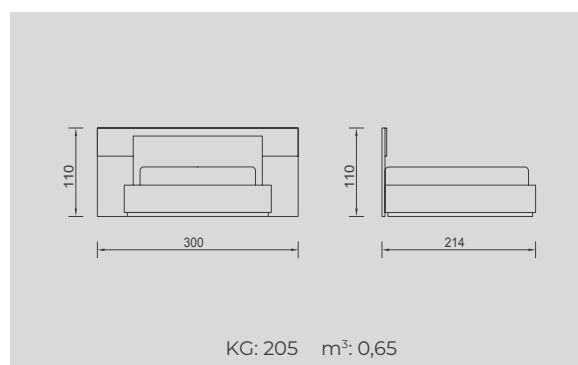

OSLO BEDROOM

Wardrobe

Oslo Bedstead (160) WITH STORAGE

Oslo Bedstead (180) WITH STORAGE

Chest of Drawers

Dresser (Without Mirror)

Mirror

Nightstand (2 Pcs.)