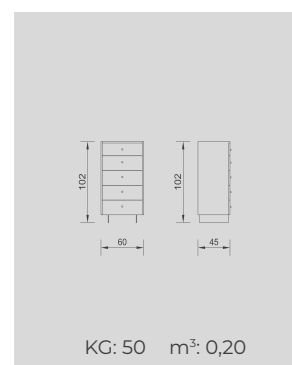

OSLO BEDROOM

Wardrobe

Oslo Bedstead (160) WITH STORAGE

Oslo Bedstead (180) WITH STORAGE

Chest of Drawers

Dresser (Without Mirror)

Mirror

Nightstand (2 Pcs.)