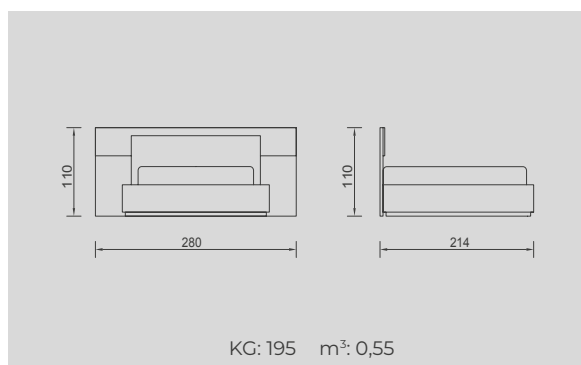

OSLO BEDROOM

Wardrobe

Oslo Bedstead (160) WITH STORAGE

Oslo Bedstead (180) WITH STORAGE

Chest of Drawers

Dresser (Without Mirror)

Mirror

Nightstand (2 Pcs.)