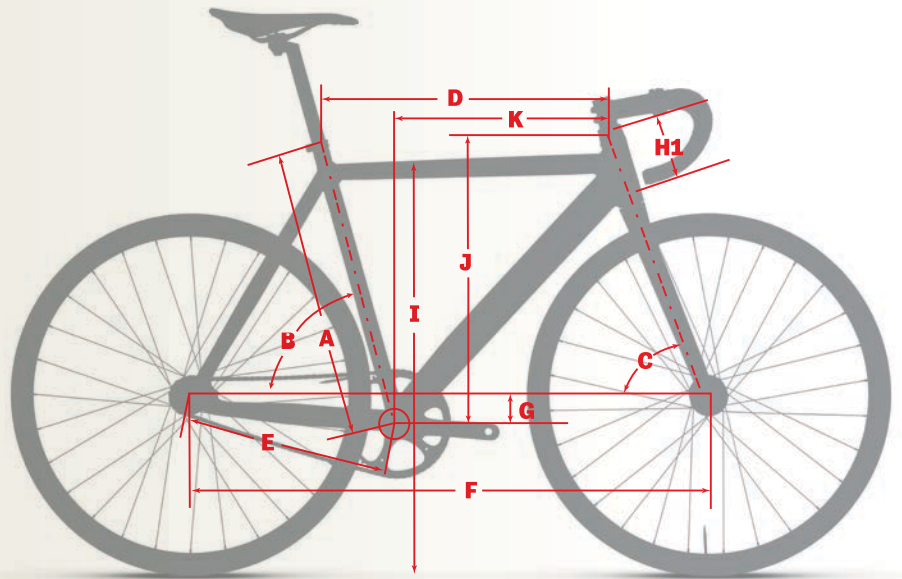

### TOUGH AND DURABLE, READY FOR RENTALS

**7075 ALUMINIUM FRAME**  
Rugged and rigid

**27.2mm SEATPOST**  
Quick set ups and adjustments

351A-Black/Red, Gloss

Photos are for illustrative purposes only.  
Product not necessarily sold as shown.

**3D**

SAFER, WIDER FIT WINDOW

TRACK GEOMETRY

28C TIRE CLEARANCE

Feel like your Zwift avatar is having more fun than you? Put some drive back in your winter training by taking it to the track with the new Election. Based on our Election Pro, which was developed for the world's leading Federations and track teams, the UCI approved Election offers stiff, responsive riding designed for maximum power output.

### GEOMETRY

		XS	S	M	L
<b>Size Classic</b>		47-50	51-53	54-56	57-59
<b>A SEAT TUBE HEIGHT</b>	cm	41.0	51.0	54.0	57.0
<b>B SEAT TUBE ANGLE</b>	deg	76.5	75.0	74.5	74.0
<b>C HEAD TUBE ANGLE</b>	deg	74.0	74.5	74.5	74.5
<b>D TOP TUBE LENGTH*</b>	cm	51.0	53.0	55.0	57.0
<b>E CHAINSTAY LENGTH</b>	cm	37.5	37.5	37.5	37.5
<b>F WHEELBASE</b>	cm	92.5	93.0	94.5	95.5
<b>G BB DROP</b>	cm	5.0	5.0	5.0	5.0
<b>H HEADTUBE LENGTH</b>	cm	8.5	10.0	11.5	13.0
<b>I STANDOVER HEIGHT †</b>	cm	74.0	75.5	77.0	78.5

\* Horizontal Top Tube Length. † Measured with 700x25c tires