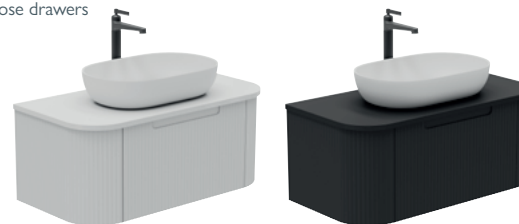

Yamato Basin 138187

Mist Mirror 138948

COUNTERTOP BASINS

Amaretto Tile 168665

Dawn Tap 167115

VANITY UNITS

– Soft close drawers

WALL HUNG