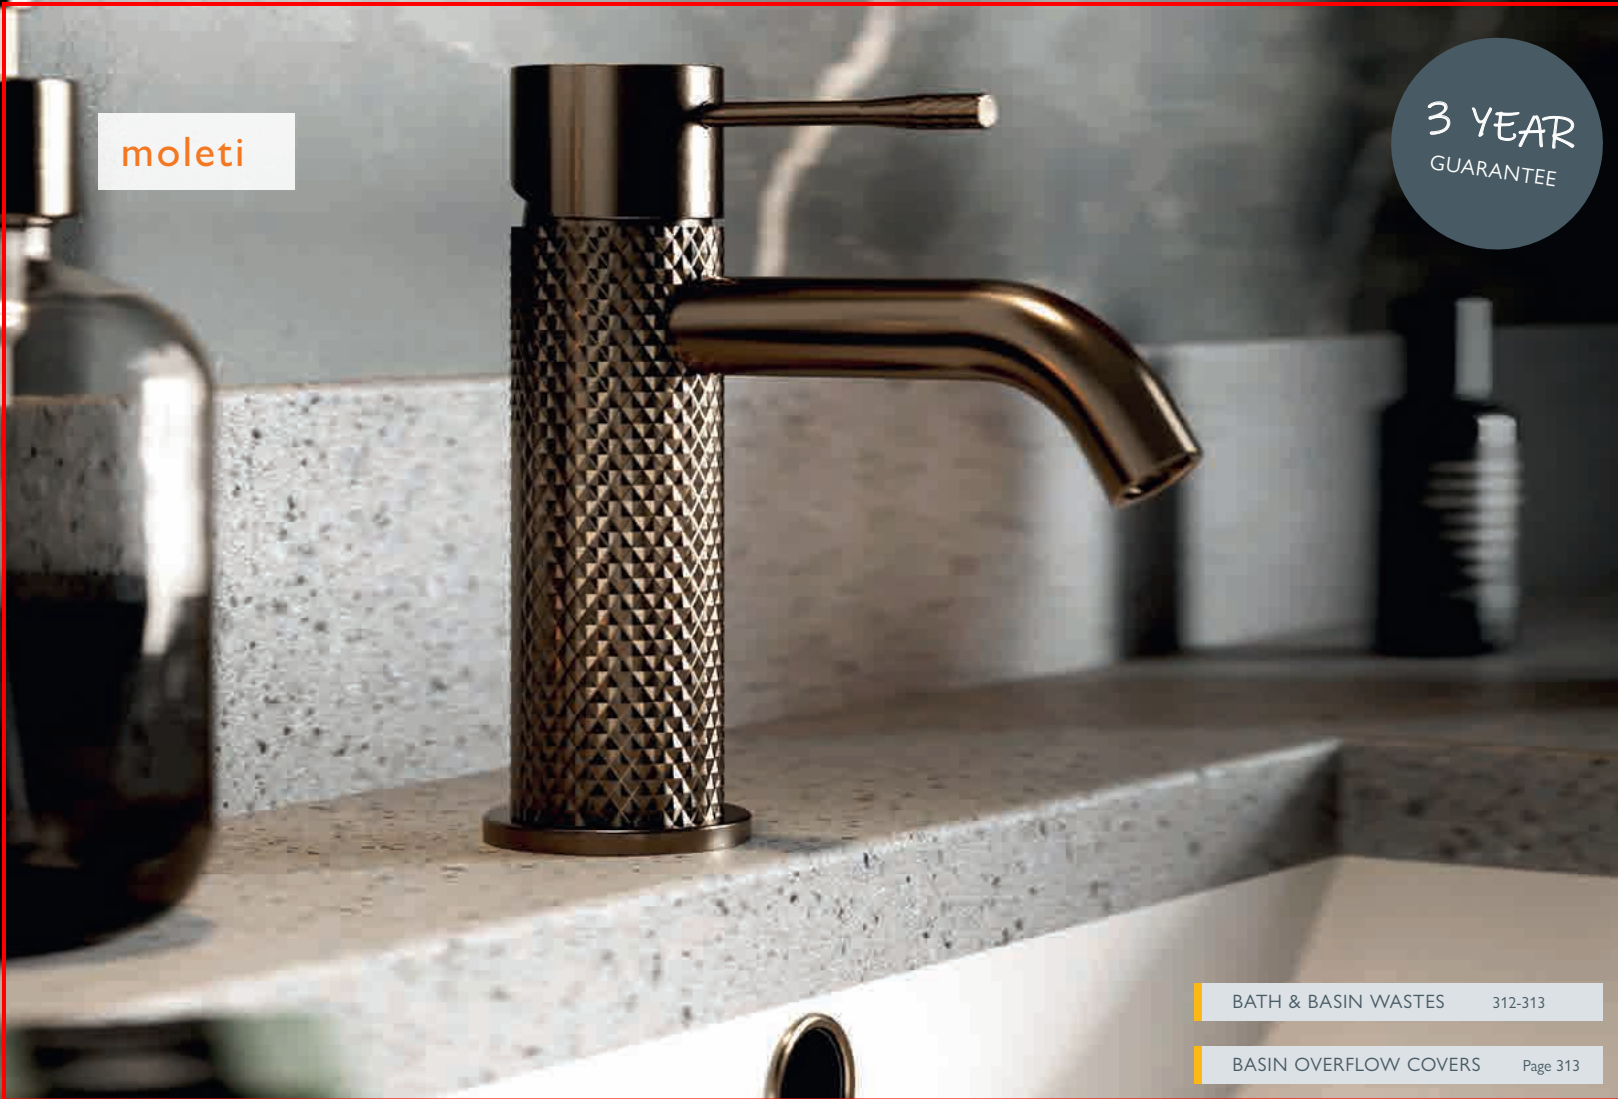

moleti

3 YEAR
GUARANTEE