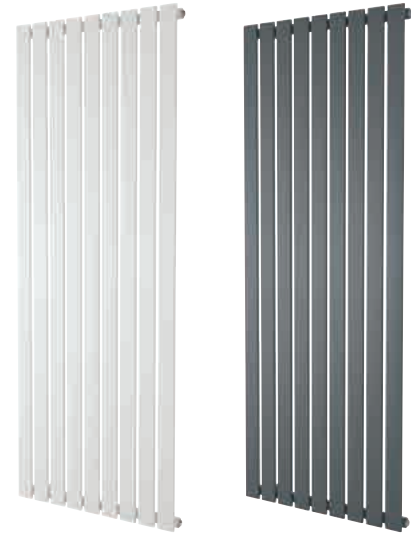

pieterDESIGNER RADIATORS

Pipe Centres Are Width Plus Valve

– Can be hung vertical or horizontal

	BTU	White	Grey	
H 1600 x W 340	2349	69575	69569	398
H 1600 x W 475	3288	69576	69570	545
H 1600 x W 610	4228	69577	69571	598
H 1800 x W 340	2646	69578	69572	435
H 1800 x W 475	3704	69579	69573	595
H 1800 x W 610	4762	69580	69574	745