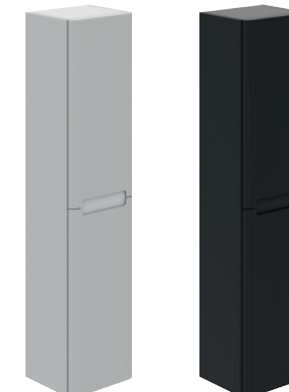

TALL CABINET

– Soft close doors
– Universally handed

WALL HUNG

	White	Black	
H 1500 x W 350 x D 300	167912	167917	1128

WC UNIT

FEATURES

2 Worktop Options
Soft Close Doors
& Drawers

2 YEAR
GUARANTEE

All prices ex VAT.