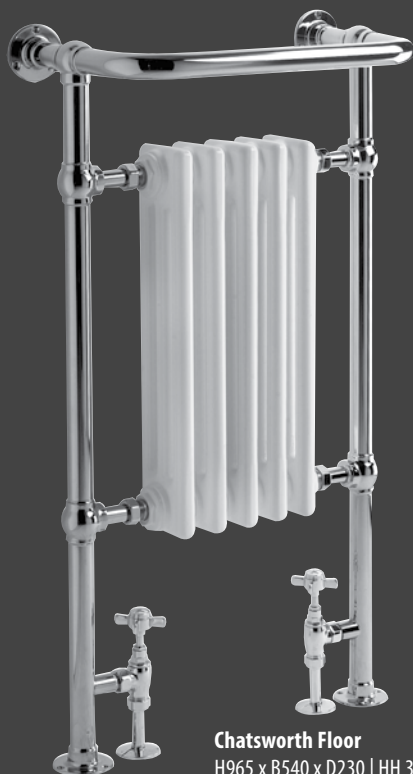

Chatsworth Floor
H965 x B540 x D230 | HH 395
CV-water = 392 Watt bij 50 °C
*Optie elektrisch 200 Watt + €

Chroom
Nikkel
Goud