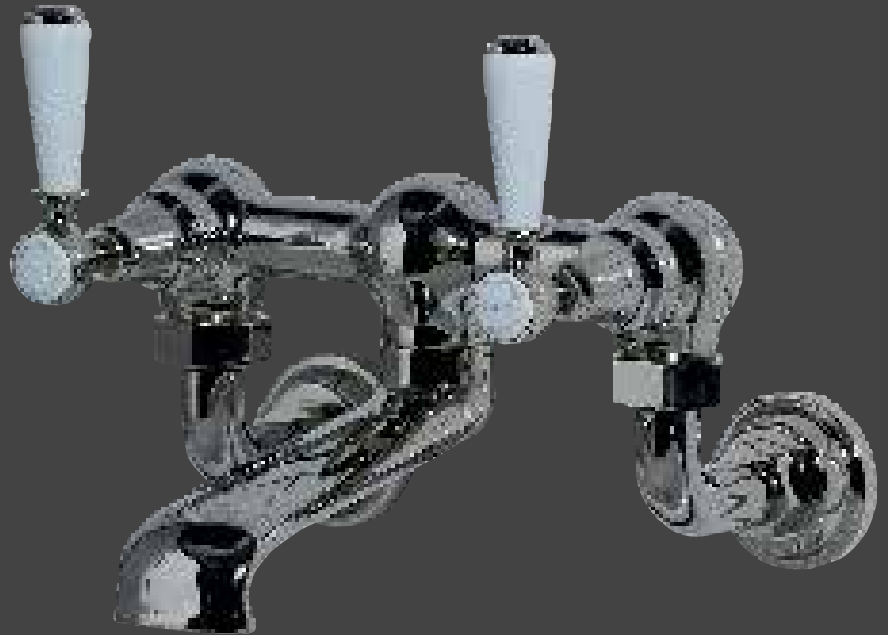

WB1819WC
WB1819WN
WB1819WBN
WB1819WPB
WB1819WBB

Chrome
Nickel
Brushed Nickel
Polished Brass *
Brushed Brass *

Mont Blanc
Badvuller muur

Chrome
Nickel
Brushed Nickel
Polished Brass *
Brushed Brass *

Chrome
Nickel
Brushed Nickel
Polished Brass *
Brushed Brass *