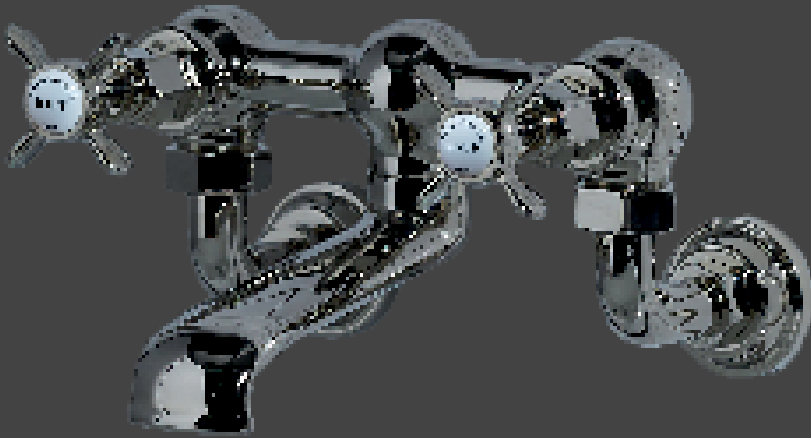

Classic
Badvuller muur

WB1819WC
WB1819WN
WB1819WBN
WB1819WPB
WB1819WBB

Chrome
Nickel
Brushed Nickel
Polished Brass *
Brushed Brass *

Mont Blanc
Badvuller muur

Chrome
Nickel
Brushed Nickel
Polished Brass *
Brushed Brass *