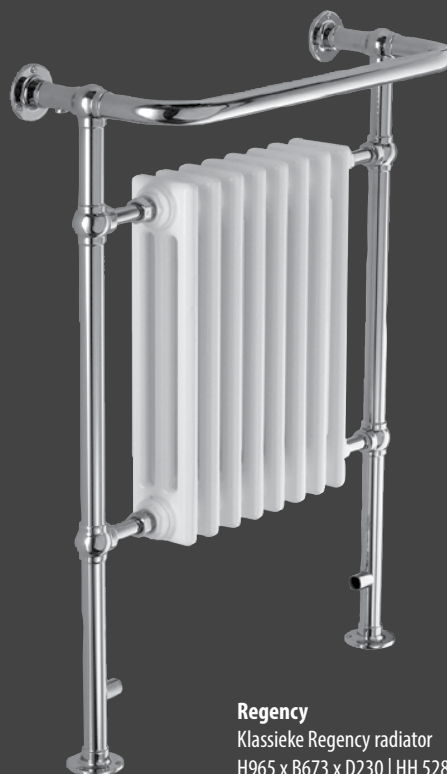

Regency
Klassieke Regency radiator
H965 x B673 x D230 | HH 528
CV-water = 554 Watt bij 50 °C
*Optie elektrisch 400 Watt + €

Chroom
Nikkel
Goud