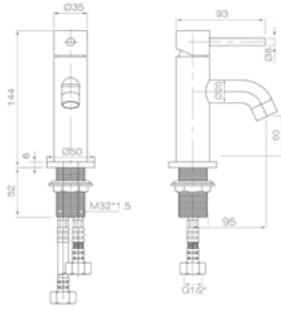

ST07GK
Mini wastafelmengkraan.
Mini mono basin mixer.