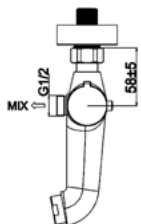

ST20VM

Wandgemonteerde thermostatische badmengkraan.
Wall mounted thermostatic bath shower mixer.

Prijs: €224,-

- -Thermostatic Mixer Valve:
- Core material: Brass
- Thermostatic cartridge
- Integrate diverter ceramic disc flow control valve
- Check valve
- Spout: Neoperl
- -Chrome
- -Fitting: S union connectors

ST40VM

Thermostatische badmengkraan.
Deck mounted thermostatic bath shower mixer.

Prijs: €248,-

- -Thermostatic Mixer Valve:
- Core material: Brass
- Thermostatic cartridge
- Integrate diverter ceramic disc flow control valve
- Check valve
- Spout: Neoperl
- -Chrome
- -Fitting: 3/4" BSP deck mounted pillars