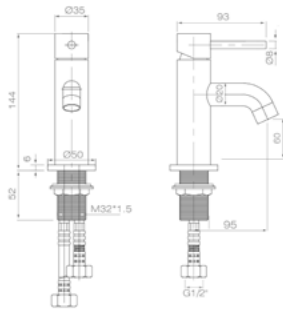

ST07BB

Mini wastafelmengkraan.
Mini mono basin mixer.

Prijs: €148,-

- -Core Material: Brass
- -Brushed Brass
- -Cartridge: WRAS Approved
- -Spout: Neoperl Slim Aerator
- -Fitting: SEDAL Flexible hose