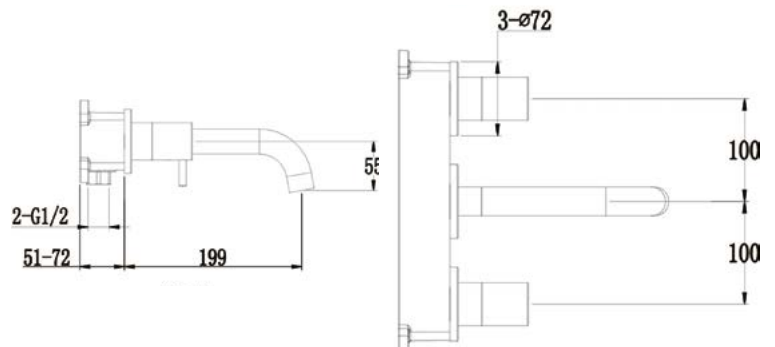

GIDO MATT BLACK

Prijs: €128,-
-Black Matt

ST25MB-E

Wastafelmengkraan inbouw.
Wall mounted basin mixer.

Prijs: €298,-

- -Core Material: Brass
- -Black Matt
- -Cartridge: WRAS CITEC Approved
- -Spout: Neoperl Adjustable Slim Aerator

Prijs: €169,-
-Black Matt

ST20MB-E

Wastafelmengkraan voor inbouw.
Wall mounted basin mixer.

Prijs: €345,-

- -Core Material: Brass
- -Black Matt
- -Cartridge: 1/4 turn 1/4" Ceramic disc valve
- -Spout: Neoperl Adjustable Slim Aerator
- -Fitting: EZ-BOX - Inlet G1/2", Outlet G1/2"

ST08GK
Hoge wastafelmengkraan.
Cold start tall basin mono mixer.

Prijs: €218,-
-Black Matt