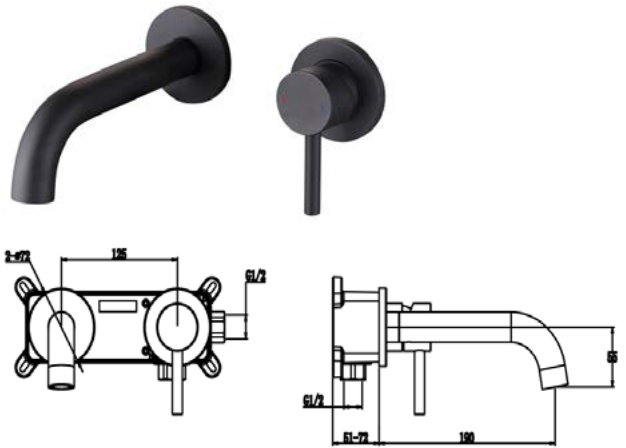

Prijs: €128,-
-Black Matt

ST25MB-E

Wastafelmengkraan inbouw.
Wall mounted basin mixer.

Prijs: €298,-

- Core Material: Brass
- Black Matt
- Cartridge: WRAS CITEC Approved
- Spout: Neoperl Adjustable Slim Aerator