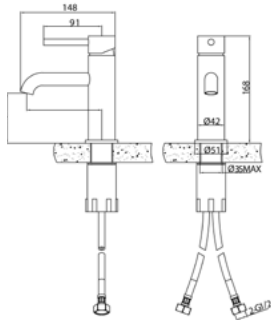

ST05BB

Wastafelmengkraan.
Cold start tall basin mono mixer.

Prijs: €179,-

- -Core Material: Brass
- -Brushed Brass
- -Cartridge: COOL START
- -Spout: Neoperl Slim Aerator
- -Fitting: SEDAL Flexible hose