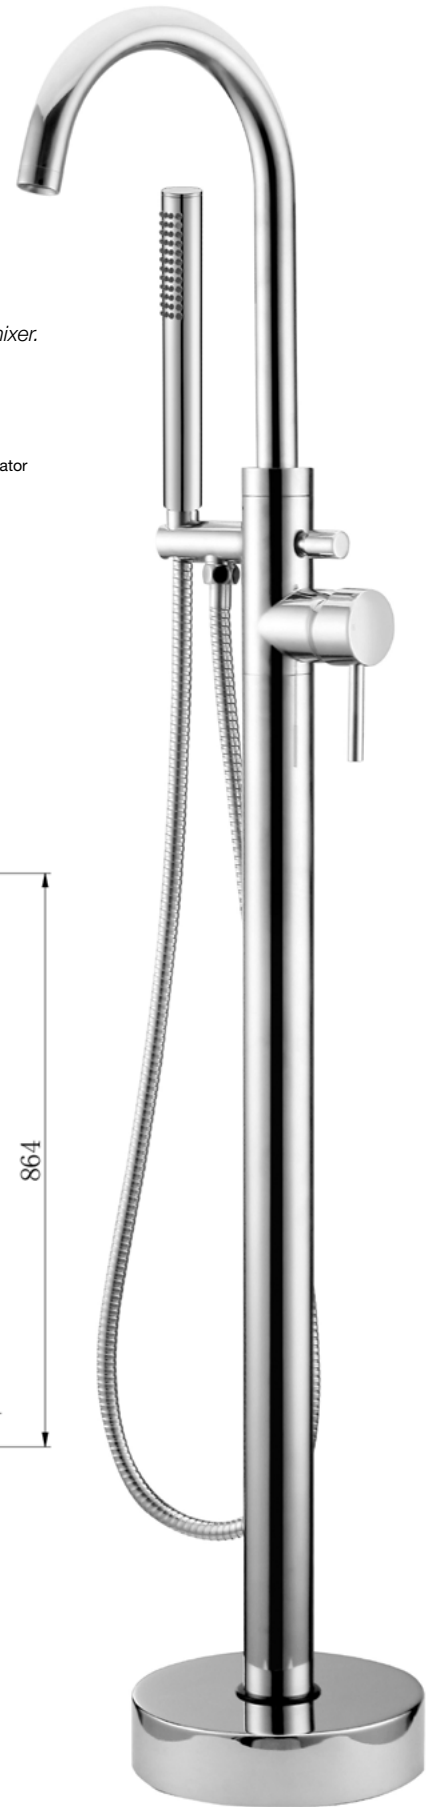

- Prijs: €198,-
-Core Material: Brass
-Chrome
-Cartridge: COOL START
-Spout: Neoperl Slim Aerator
-Fitting: SEDAL Flexible hose

ST20CR-E
Ingebouwde wastafelmengkraan.
Concealed basin mixer.

- Prijs: €298,-
-Core Material: Brass
-Chrome
-Cartridge: 1/4 turn 3/4" ceramic disc valve
-Spout: Neoperl Aerator
-Fitting: EZ-BOX - Inlet G1/2 " , Outlet G1/2"

ST88GK

Vrijstaande badmengkraan.
Freestanding bath shower mixer.

Prijs: €798,-

- Core Material: Brass
- Black matt
- Cartridge: WRAS Approved
- Spout: Neoperl Adjustable Slim Aerator
- Fitting: EZ-BOX - G3/4"
- Shower handset: Chrome, ABS
- Shower hose: PVC, 1.5m

ST88GE

Vrijstaande badmengkraan.
Freestanding bath shower mixer.

Prijs: €698,-

- Core Material: Brass
- Chrome
- Cartridge: WRAS Approved
- Spout: Neoperl Adjustable Slim Aerator
- Fitting: EZ-BOX - G3/4"
- Shower handset: Chrome, ABS
- Shower hose: PVC, 1.5m