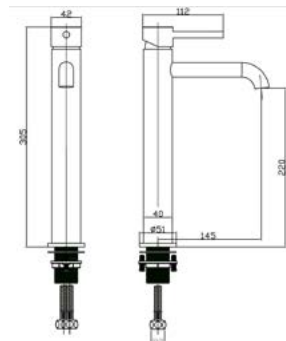

ST08BB

Hoge wastafelmengkraan.
Cold start tall basin mono mixer.

Prijs: €279,-

- -Core Material: Brass
- -Brushed Brass
- -Cartridge: COOL START
- -Spout: Neoperl Slim Aerator
- -Fitting: SEDAL Flexible hose