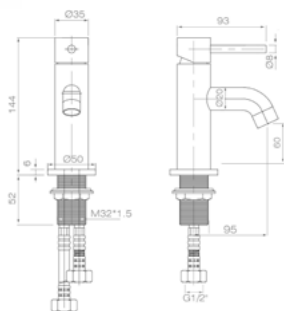

ST07G
Mini wastafelmengkraan.
Mini mono basin mixer.

1. Prijs: €89,-
   -Core Material: Brass
   -Chrome
   -Cartridge: WRAS Approved
   -Spout: Neoperl Slim Aerator
   -Fitting: SEDAL Flexible hose