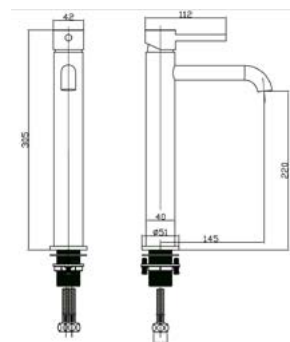

ST08MG

Hoge wastafelmengkraan.
Cold start tall basin mono mixer.

Prijs: €279,-

- -Core Material: Brass
- -Gunmetal
- -Cartridge: COOL START
- -Spout: Neoperl Slim Aerator
- -Fitting: SEDAL Flexible hose