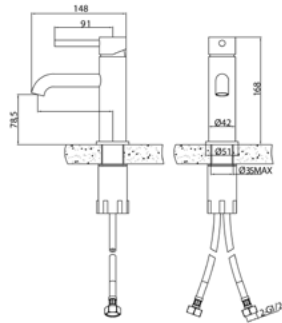

- Core Material: Brass
- Brushed Brass
- Cartridge: COOL START
- Spout: Neoperl Slim Aerator
- Fitting: SEDAL Flexible hose

ST88GBB

Vrijstaande badmengkraan.
Freestanding bath shower mixer.

Prijs: €824,-

- Core Material: Brass
- Brushed Brass
- Cartridge: WRAS Approved
- Spout: Neoperl Adjustable Slim Aerator
- Fitting: EZ-BOX - G3/4"
- Shower handset: Chrome, ABS
- Shower hose: PVC, 1.5m

ST05CA
Wastafelmengkraan.
Cold start tall basin mono mixer.