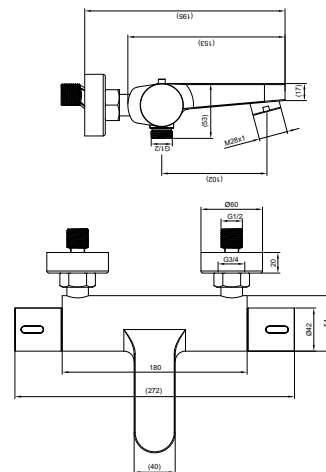

ST43VM

Wandgemonteerde thermostatische badmengkraan.
Wall mounted thermostatic bath shower mixer.

Prijs: €319,-

- -Thermostatic Mixer Valve:
- Core material: Brass
- Thermostatic cartridge
- Integrate diverter ceramic disc valve
- Check valve
- Spout: Neoperl
- -Chrome
- -Fitting: Easy fit