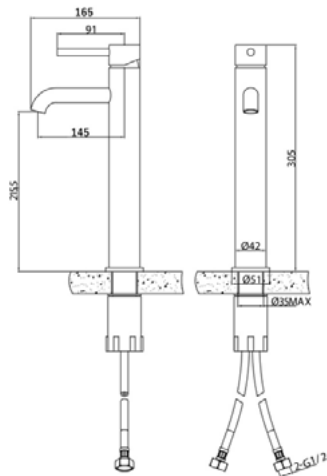

ST08GK
Hoge wastafelmengkraan.
Cold start tall basin mono mixer.