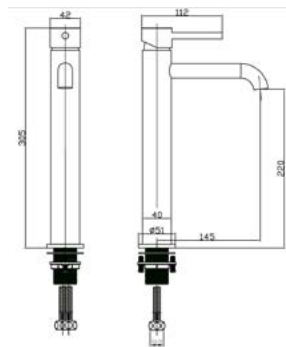

ST08CA
Hoge wastafelmengkraan.
Cold start tall basin mono mixer.

1. **Prijs: €279,-**
   -Core Material: Brass
   -Dark Brushed Bronze
   -Cartridge: COOL START
   -Spout: Neoperl Slim Aerator
   -Fitting: SEDAL Flexible hose