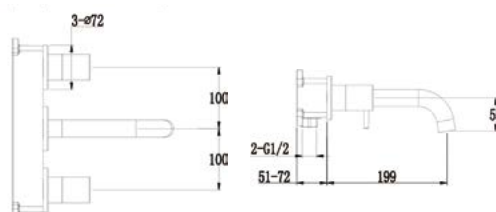

- Prijs: €198,-
-Core Material: Brass
-Chrome
-Cartridge: COOL START
-Spout: Neoperl Slim Aerator
-Fitting: SEDAL Flexible hose

ST20CR-E
Ingebouwde wastafelmengkraan.
Concealed basin mixer.

- Prijs: €298,-
-Core Material: Brass
-Chrome
-Cartridge: 1/4 turn 3/4" ceramic disc valve
-Spout: Neoperl Aerator
-Fitting: EZ-BOX - Inlet G1/2 " , Outlet G1/2"