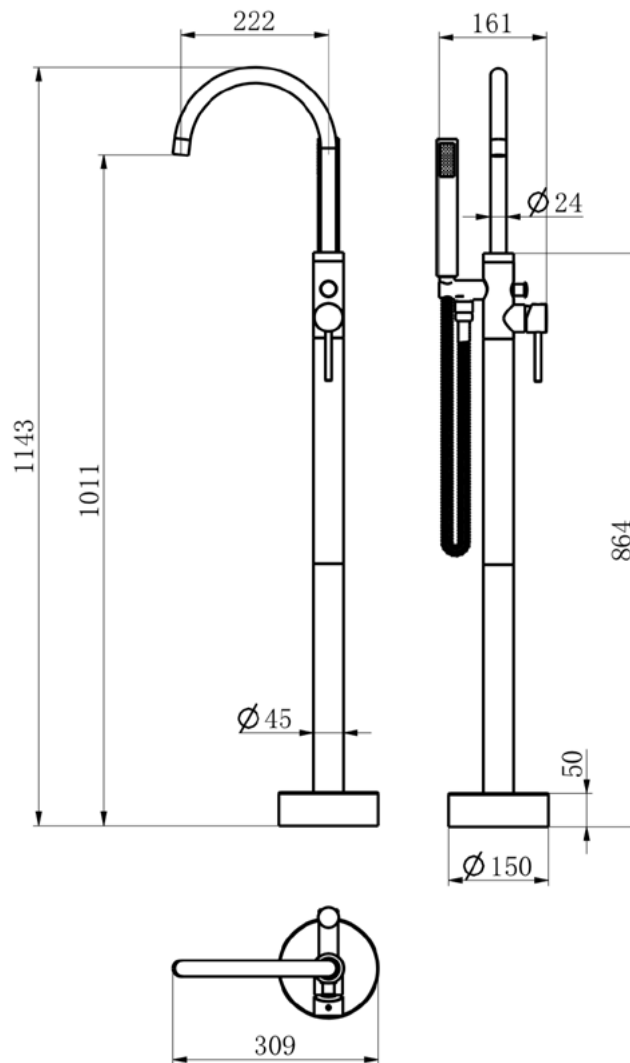

ST88GK

Vrijstaande badmengkraan.
Freestanding bath shower mixer.

Prijs: €798,-

- Core Material: Brass
- Black matt
- Cartridge: WRAS Approved
- Spout: Neoperl Adjustable Slim Aerator
- Fitting: EZ-BOX - G3/4"
- Shower handset: Chrome, ABS
- Shower hose: PVC, 1.5m

ST88GE

Vrijstaande badmengkraan.
Freestanding bath shower mixer.

Prijs: €698,-

- Core Material: Brass
- Chrome
- Cartridge: WRAS Approved
- Spout: Neoperl Adjustable Slim Aerator
- Fitting: EZ-BOX - G3/4"
- Shower handset: Chrome, ABS
- Shower hose: PVC, 1.5m