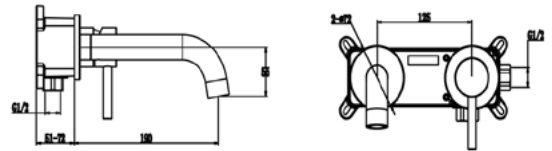

ST05BB

Wastafelmengkraan.
Cold start tall basin mono mixer.

Prijs: €179,-

- -Core Material: Brass
- -Brushed Brass
- -Cartridge: COOL START
- -Spout: Neoperl Slim Aerator
- -Fitting: SEDAL Flexible hose