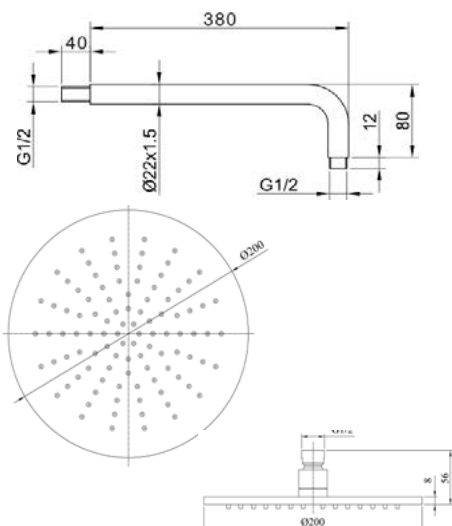

**Totaal
€ 698,-
ST3MB**

THERMOSTATISCHE INBOUW DOUCHE SET 3

Bestaande uit:

Muurarm 38 cm	€ 65,-
Douchekop 20 cm	€ 156,-
Inbouw 2-weg	€ 422,-
Handdouche set	€ 128,-

Artikelnummer:

ST06SAK
ST07SHB
ST03CVPK
ST12WBK