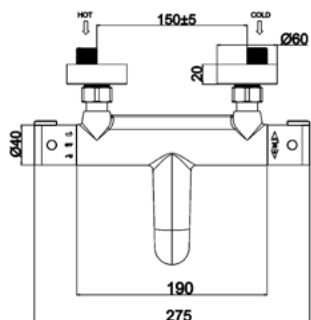

ST20VM

Wandgemonteerde thermostatische badmengkraan.
Wall mounted thermostatic bath shower mixer.

Prijs: €224,-

- -Thermostatic Mixer Valve:
- Core material: Brass
- Thermostatic cartridge
- Integrate diverter ceramic disc flow control valve
- Check valve
- Spout: Neoperl
- -Chrome
- -Fitting: S union connectors

ST40VM

Thermostatische badmengkraan.
Deck mounted thermostatic bath shower mixer.

Prijs: €248,-

- -Thermostatic Mixer Valve:
- Core material: Brass
- Thermostatic cartridge
- Integrate diverter ceramic disc flow control valve
- Check valve
- Spout: Neoperl
- -Chrome
- -Fitting: 3/4" BSP deck mounted pillars