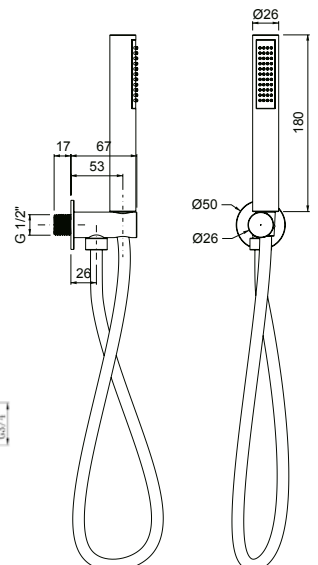

**Totaal
€ 698,-
ST3MB**

THERMOSTATISCHE INBOUW DOUCHE SET 3

Bestaande uit:

Muurarm 38 cm	€ 65,-
Douchekop 20 cm	€ 156,-
Inbouw 2-weg	€ 422,-
Handdouche set	€ 128,-

Artikelnummer:

ST06SAK
ST07SHB
ST03CVPK
ST12WBK