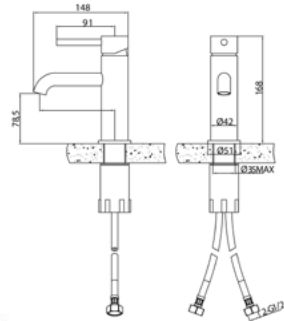

GIDO MATT BLACK

Prijs: €128,-
-Black Matt

ST25MB-E

Wastafelmengkraan inbouw.
Wall mounted basin mixer.

Prijs: €298,-

- -Core Material: Brass
- -Black Matt
- -Cartridge: WRAS CITEC Approved
- -Spout: Neoperl Adjustable Slim Aerator

Prijs: €169,-
-Black Matt

ST20MB-E

Wastafelmengkraan voor inbouw.
Wall mounted basin mixer.

Prijs: €345,-

- -Core Material: Brass
- -Black Matt
- -Cartridge: 1/4 turn 1/4" Ceramic disc valve
- -Spout: Neoperl Adjustable Slim Aerator
- -Fitting: EZ-BOX - Inlet G1/2", Outlet G1/2"

Prijs: €218,-
-Black Matt