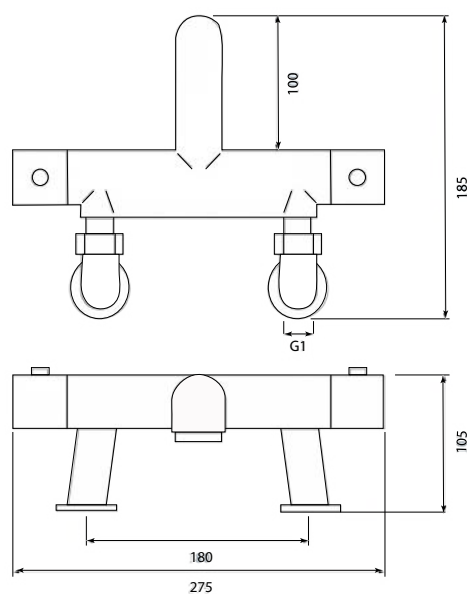

ST43VM

Wandgemonteerde thermostatische badmengkraan.
Wall mounted thermostatic bath shower mixer.

Prijs: €319,-

- -Thermostatic Mixer Valve:
- Core material: Brass
- Thermostatic cartridge
- Integrate diverter ceramic disc valve
- Check valve
- Spout: Neoperl
- -Chrome
- -Fitting: Easy fit

ST20VM

Wandgemonteerde thermostatische badmengkraan.
Wall mounted thermostatic bath shower mixer.

Prijs: €224,-

- -Thermostatic Mixer Valve:
- Core material: Brass
- Thermostatic cartridge
- Integrate diverter ceramic disc flow control valve
- Check valve
- Spout: Neoperl
- -Chrome
- -Fitting: S union connectors

ST40VM

Thermostatische badmengkraan.
Deck mounted thermostatic bath shower mixer.

Prijs: €248,-

- -Thermostatic Mixer Valve:
- Core material: Brass
- Thermostatic cartridge
- Integrate diverter ceramic disc flow control valve
- Check valve
- Spout: Neoperl
- -Chrome
- -Fitting: 3/4" BSP deck mounted pillars