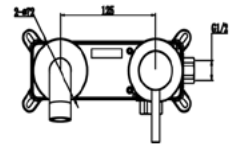

ST08MG

Hoge wastafelmengkraan.
Cold start tall basin mono mixer.

Prijs: €279,-

- -Core Material: Brass
- -Gunmetal
- -Cartridge: COOL START
- -Spout: Neoperl Slim Aerator
- -Fitting: SEDAL Flexible hose