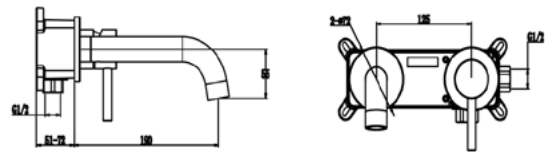

ST08CA
Hoge wastafelmengkraan.
Cold start tall basin mono mixer.

1. **Prijs: €279,-**
   -Core Material: Brass
   -Dark Brushed Bronze
   -Cartridge: COOL START
   -Spout: Neoperl Slim Aerator
   -Fitting: SEDAL Flexible hose