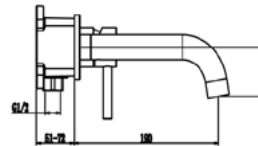

ST08MG

Hoge wastafelmengkraan.
Cold start tall basin mono mixer.

Prijs: €279,-

- -Core Material: Brass
- -Gunmetal
- -Cartridge: COOL START
- -Spout: Neoperl Slim Aerator
- -Fitting: SEDAL Flexible hose