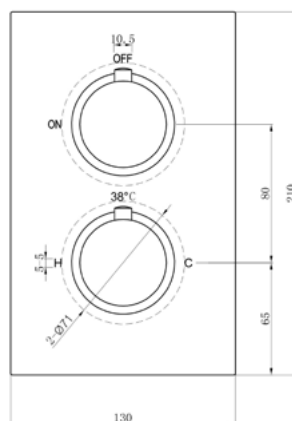

**Totaal
€ 698,-
ST3MB**

THERMOSTATISCHE INBOUW DOUCHE SET 3

Bestaande uit:

Muurarm 38 cm	€ 65,-
Douchekop 20 cm	€ 156,-
Inbouw 2-weg	€ 422,-
Handdouche set	€ 128,-

Artikelnummer:

ST06SAK
ST07SHB
ST03CVPK
ST12WBK