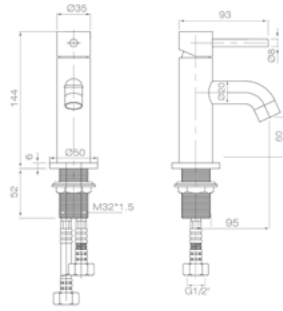

ST07MG

Mini wastafelmengkraan.
Mini mono basin mixer.

Prijs: €148,-

- -Core Material: Brass
- -Gunmetal
- -Cartridge: WRAS Approved
- -Spout: Neoperl Slim Aerator
- -Fitting: SEDAL Flexible hose