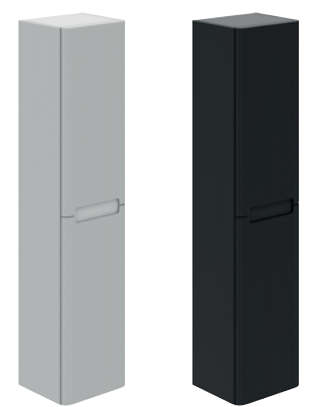

TALL CABINET

– Soft close doors
– Universally handed

WALL HUNG

	White	Black	
H 1500 x W 350 x D 300	TF167912Q	TF167917Q	€1045

WC UNIT