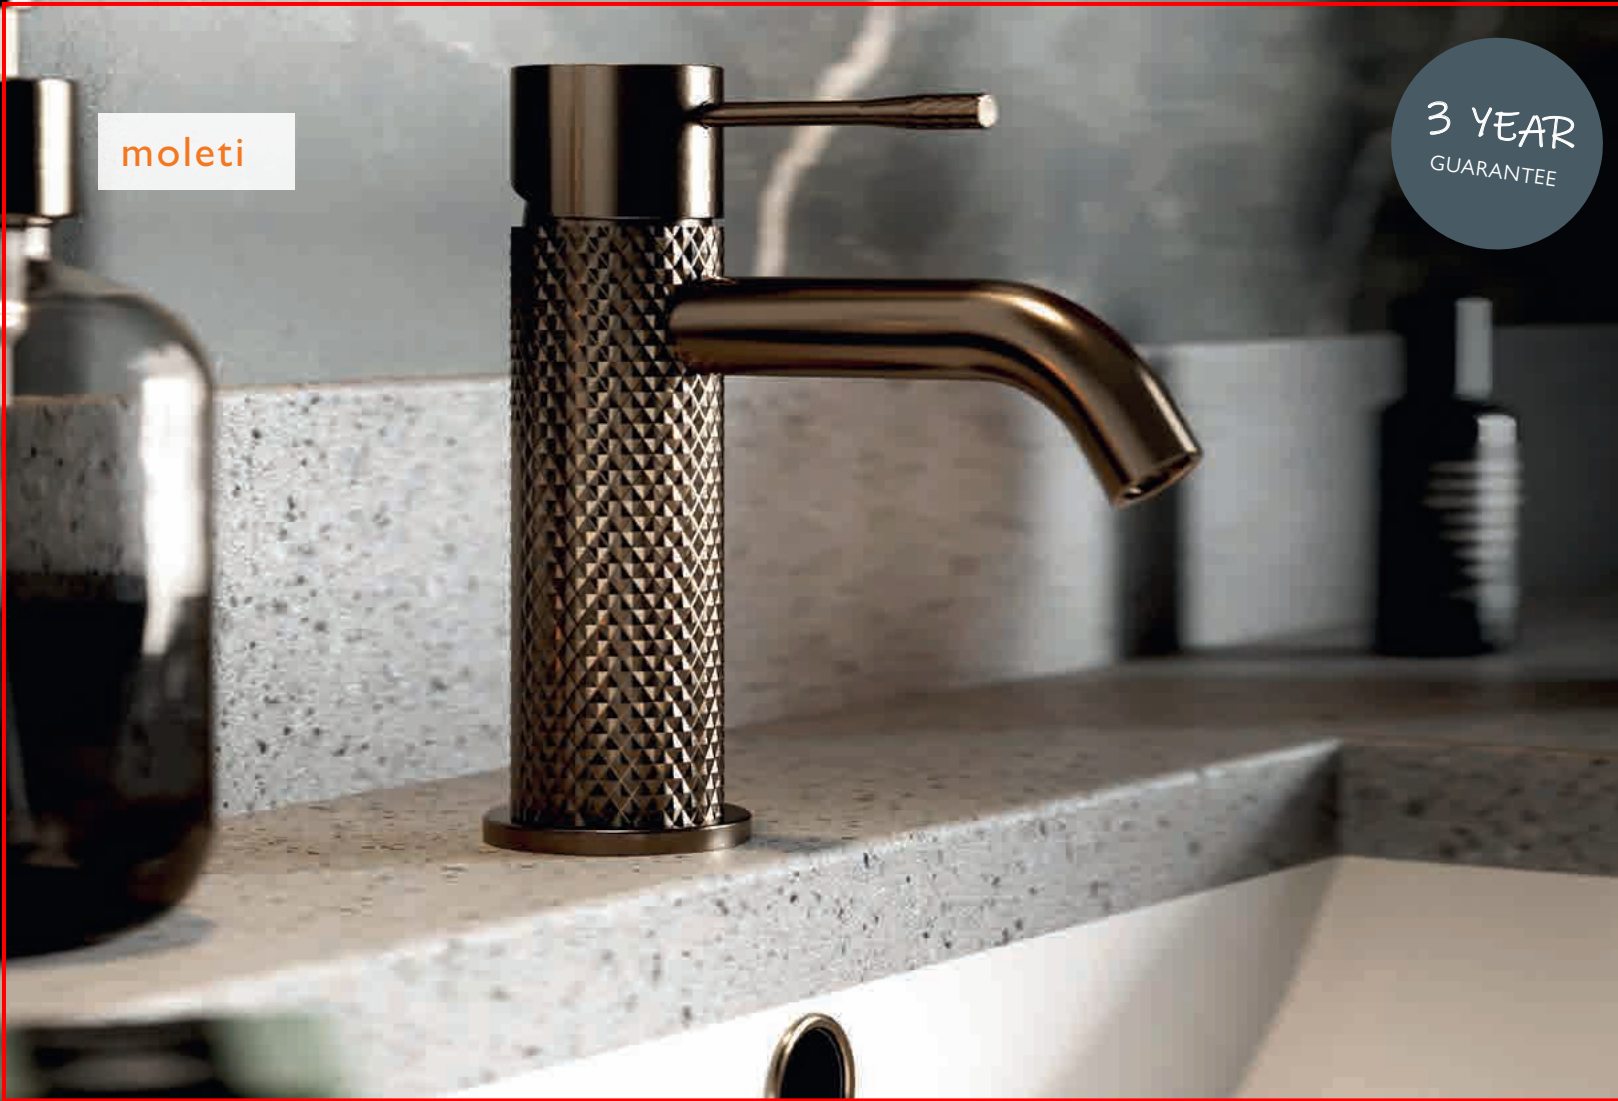

Bright Copper
TF167129Q €1398

EXPOSED VALVE SHOWER PACK

Thermostatic Valve, 1.5 Bar Min.
- Solid Brass Valve & Body
- Brass Shower Head & Handset

Bright Copper
TF167126Q €1398

moleti

3 YEAR
GUARANTEE

SATIN BRONZE