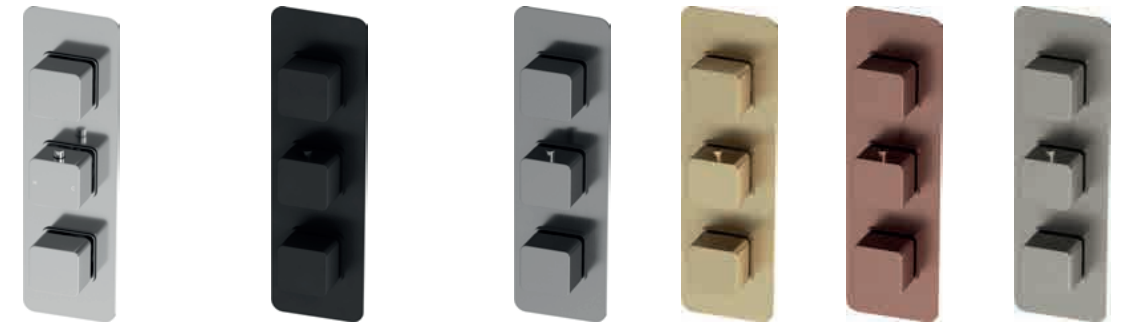

Chrome	Black	Gunmetal	Brushed Gold	Brushed Bronze	Brushed Nickel	
Dual Outlet	TF176100Q	TF176101Q	TF176103Q	TF176102Q	TF176105Q	TF176104Q	€624
Triple Outlet	TF176106Q	TF176107Q	TF176109Q	TF176108Q	TF176111Q	TF176110Q	€714