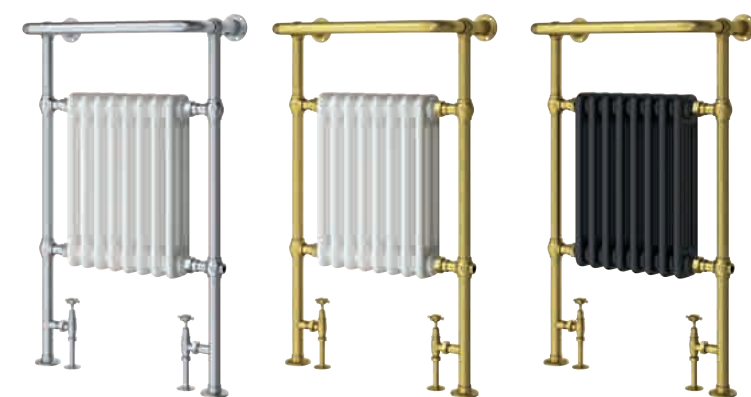

All prices ex VAT.

VERTICAL OR HORIZONTAL

FEATURES

High Heat Output
Horizontal or Vertical Mounting

3 YEAR
GUARANTEE

TRADITIONAL RADIATORS

baywater HEATED TOWEL WARMER

H 940 x W 600 – Pipe centres 454mm plus valves