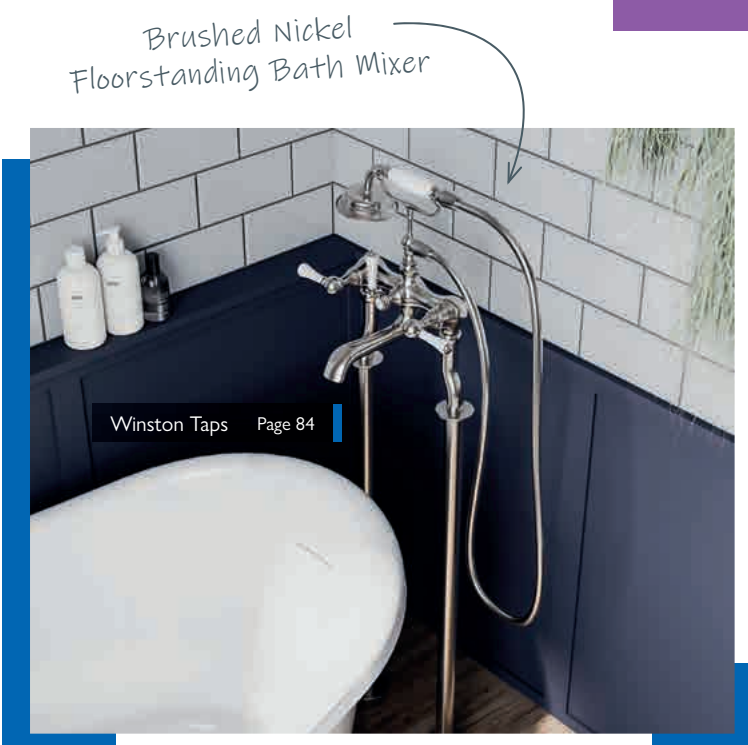

Baltimore Baths Page 127

Lucca Shower Packs Page 47

Gun Metal Square Head

Brushed Nickel Floorstanding Bath Mixer

Winston Taps Page 84

Winston Valves Page 58

DESIGNER TELESCOPIC SHOWER PACKS

All these shower packs offer easy telescopic height adjustment, the shower heads are attached by a ball joint, so it's easy to point them in the desired direction

3 YEAR
GUARANTEE

In-Built Bath Spout

ZANE SHOWER PACK

Thermostatic Valve, 1 Bar Min.

- Telescopic Height Adjustment
- Solid Brass Valve & Body
- Brass Handset & 200mm Stainless Steel Fixed Head
- Swivel Head
- Includes Bath Spout