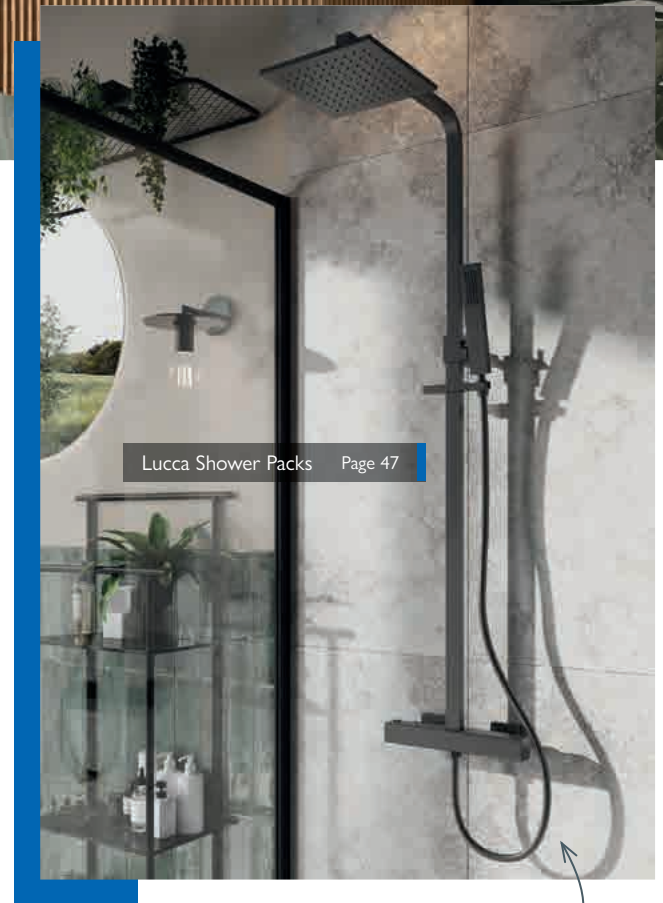

Baltimore Baths Page 127

Lucca Shower Packs Page 47

Gun Metal Square Head

Brushed Nickel Floorstanding Bath Mixer

Winston Taps Page 84

Winston Valves Page 58

DESIGNER TELESCOPIC SHOWER PACKS

All these shower packs offer easy telescopic height adjustment, the shower heads are attached by a ball joint, so it's easy to point them in the desired direction

3 YEAR
GUARANTEE

In-Built Bath Spout

ZANE SHOWER PACK

Thermostatic Valve, 1 Bar Min.

- Telescopic Height Adjustment
- Solid Brass Valve & Body
- Brass Handset & 200mm Stainless Steel Fixed Head
- Swivel Head
- Includes Bath Spout