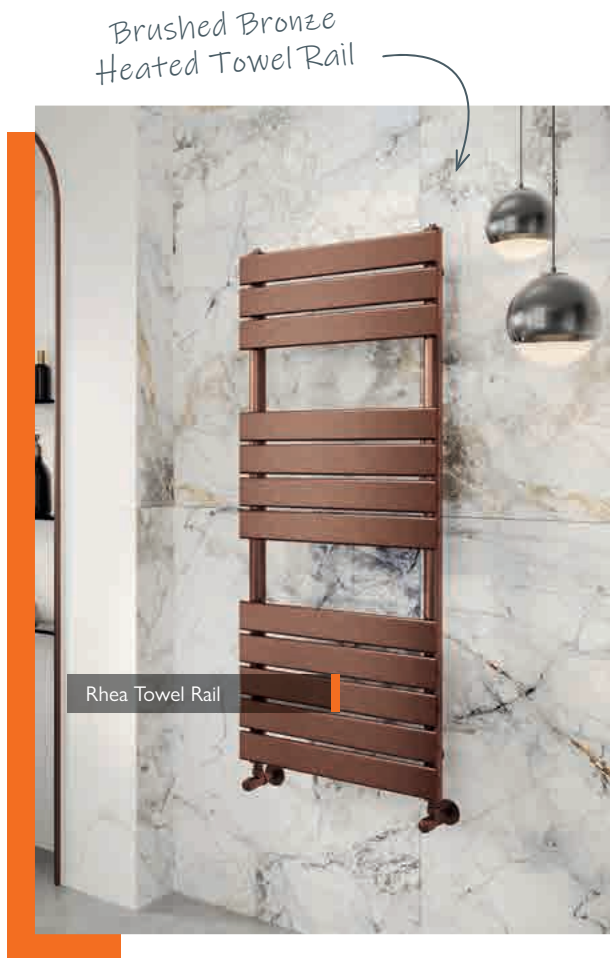

Brushed Bronze Heated Towel Rail

Rhea Towel Rail