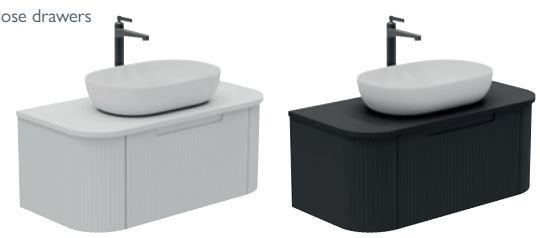

VANITY UNITS

– Soft close drawers

WALL HUNG

	White	Black	
750	H 350 x W 740 x D 450	TF167909Q	TF167914Q €889
900	H 350 x W 890 x D 450	TF167910Q	TF167915Q €1085
1200	H 350 x W 1190 x D 450	TF167911Q	TF167916Q €1245