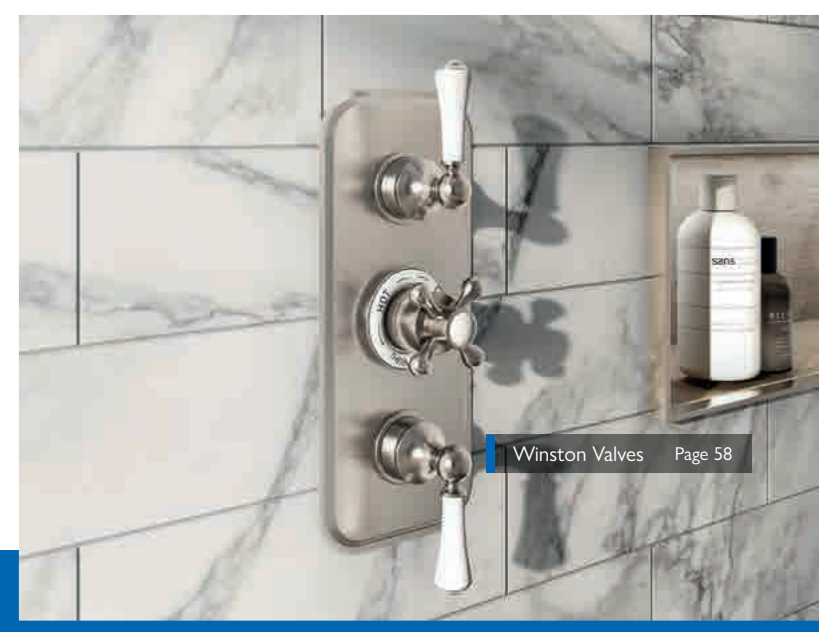

Baltimore Baths Page 127

Lucca Shower Packs Page 47

Gun Metal Square Head

Brushed Nickel Floorstanding Bath Mixer

Winston Taps Page 84

Winston Valves Page 58

DESIGNER TELESCOPIC SHOWER PACKS

All these shower packs offer easy telescopic height adjustment, the shower heads are attached by a ball joint, so it's easy to point them in the desired direction

3 YEAR
GUARANTEE

In-Built Bath Spout

ZANE SHOWER PACK

Thermostatic Valve, 1 Bar Min.

- Telescopic Height Adjustment
- Solid Brass Valve & Body
- Brass Handset & 200mm Stainless Steel Fixed Head
- Swivel Head
- Includes Bath Spout