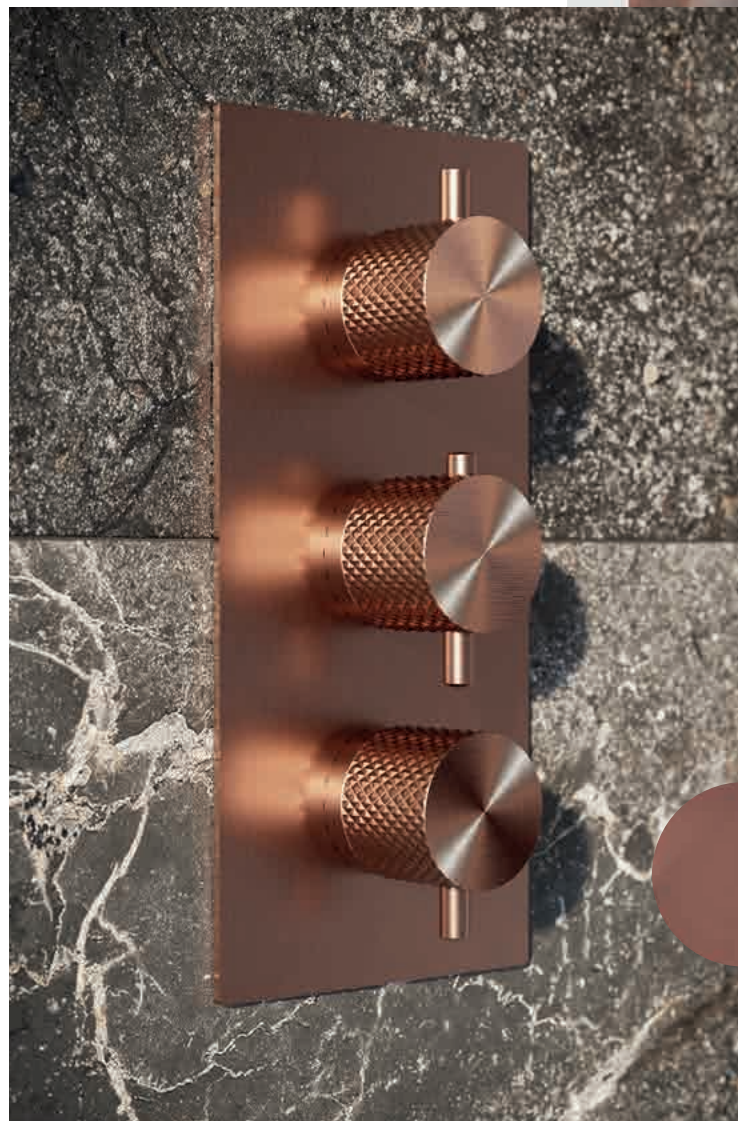

BRUSHED BRONZE

Molet in Brushed Bronze