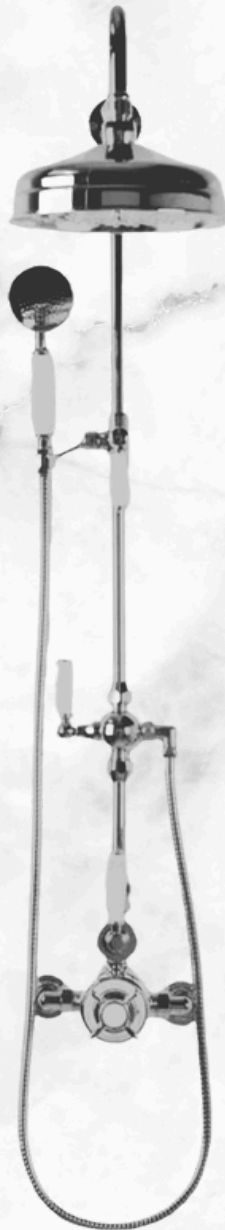

House of Classics

Windsor Bathrooms & Kitchens®

Established 1903

Step into timeless elegance