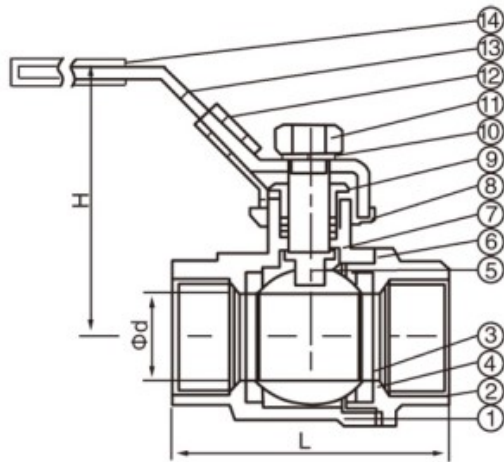

2 piece Full port ball valve M3 length screwed end

2 delige kogelkraan M3 lengte volle doorlaat

	Maatvoering		d	L	H	W	N	P
2 delige Kogelkranen M3 dr/dr	1/4"	2-delig FB LD	11,6	50	52	102	12,7	28,5
2 delige Kogelkranen M3 dr/dr	3/8"	2-delig FB LD	12,7	60	54	102	12,7	28,5
2 delige Kogelkranen M3 dr/dr	1/2"	2-delig FB LD	15,0	75	62	123	12,7	28,5
2 delige Kogelkranen M3 dr/dr	3/4"	2-delig FB LD	20,0	80	66	123	21,0	35,0
2 delige Kogelkranen M3 dr/dr	1"	2-delig FB LD	25,0	90	77	153	21,0	35,0
2 delige Kogelkranen M3 dr/dr	1.1/4"	2-delig FB LD	32,0	110	80	153	23,5	38,0
2 delige Kogelkranen M3 dr/dr	1.1/2"	2-delig FB LD	38,0	120	91	183	23,5	38,0
2 delige Kogelkranen M3 dr/dr	2"	2-delig FB LD	50,0	140	98	183	23,5	38,0
2 delige Kogelkranen M3 dr/dr	2.1/2"	2-delig FB LD	65,0	185	138	246	35,0	54,0
2 delige Kogelkranen M3 dr/dr	3"	2-delig FB LD	80,0	205	149	246	35,0	54,0