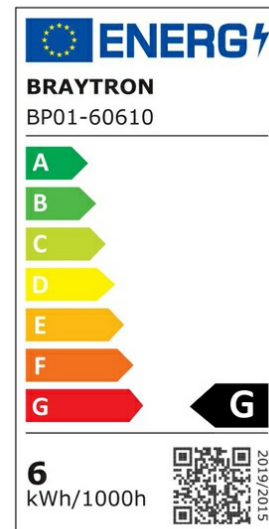

## PRODUCT DATASHEET

MODEL NO BP01-60610

DESCRIPTION BRY-SMD-CRP-6W-RND-4INC-WHT-4000K-LED PANEL

BRAYTRON SRL

Bulaverdul iuliu maniu, Nr.616, Sector 6, 061129, Bucuresti-ROMANIA

info@braytron.com

www.braytron.com

### General Characteristics

Model No	:	BP01-60610
Main Family	:	Indoor Lighting
Sub Family	:	LED Small Panel
Type	:	Recessed Panel
Body Color	:	White
Lamp Shape	:	Non-Directional
Dimmable	:	Not-Dimmable
Light Source	:	LED
Warranty	:	2 years
Class	:	Class II
IP	:	IP40

### Lamp Characteristics

Wattage	:	6 w
Color Temperature	:	4000K
Quse Lumen	:	470 lm
Color Rendering Index (CRI)	:	>80
Energy Efficiency Level	:	G
Beam Angle	:	120° Degrees
Color Category	:	Natural White

### Lamp Dimensions & Weight

Diameter	:	128 mm
P. Height	:	25,5 mm
Cutout	:	70 mm
Weight	:	107,5 gr