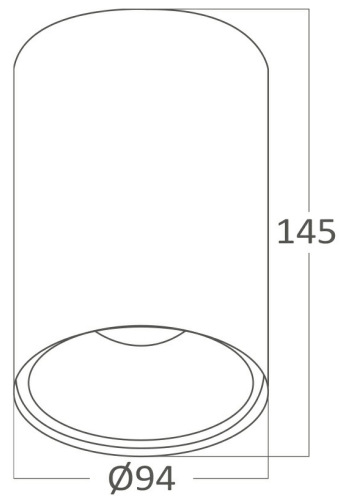

Braytron

PRODUCT DATASHEET

MODEL NO BH04-00100

DESCRIPTION BRY-BETA-9414-RND-WHT-GU10-SPOTLIGHT

BRAYTRON SRL

Bulaverdul iuliu maniu, Nr.616, Sector 6, 061129, Bucuresti-ROMANIA

info@braytron.com

www.braytron.com

Page 1-2

General Characteristics

| | | |
|-------------|---|------------------------|
| Model No | : | BH04-00100 |
| Main Family | : | Indoor Lighting |
| Sub Family | : | GU10 Surface Spotlight |
| Type | : | Spotlight |
| Body Color | : | White |
| Lamp Shape | : | N/A |
| Socket | : | GU10 |
| Warranty | : | 2 years |
| Class | : | Class I |
| IP | : | IP20 |

Package Informations

| | | |
|---------|---|---------------|
| N.W. | : | 7 kgs |
| G.W. | : | 8,5 kgs |
| PCS/CTN | : | 20 pcs |
| Length | : | 550 mm |
| Width | : | 225 mm |
| Height | : | 320 mm |
| EAN | : | 5949097708954 |

Lamp Characteristics

| | | |
|---------|---|------------|
| Wattage | : | Max 1x35 w |
|---------|---|------------|

Lamp Dimensions & Weight

| | | |
|-----------|---|--------|
| Diameter | : | 94 mm |
| P. Height | : | 145 mm |
| Weight | : | 350 gr |