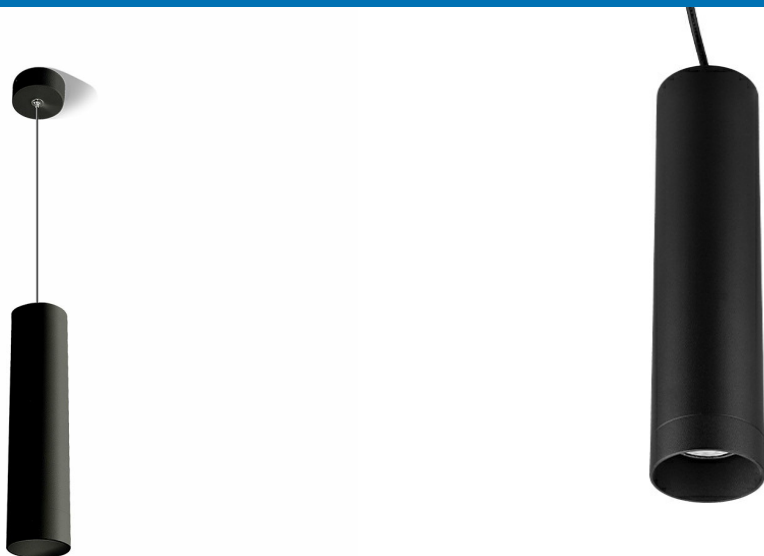

Braytron

PRODUCT DATASHEET

MODEL NO

BH04-00401

DESCRIPTION

BRY-BETA-6020-PD-RND-BLC-GU10-SPOTLIGHT

BRAYTRON SRL

Bulaverdul iuliu maniu, Nr.616, Sector 6, 061129, Bucuresti-ROMANIA

info@braytron.com

www.braytron.com

Page 1-2

General Characteristics

Model No	:	BH04-00401
Main Family	:	Indoor Lighting
Sub Family	:	GU10 Pendant Spotlight
Type	:	Pendant
Body Color	:	Black
Lamp Shape	:	N/A
Socket	:	GU10
Warranty	:	2 years
Class	:	Class I
IP	:	IP20

Lamp Characteristics

Wattage	:	Max 1x35 w
---------	---	------------

Lamp Dimensions & Weight

Diameter	:	60 mm
P. Height	:	250 mm
Weight	:	420 gr