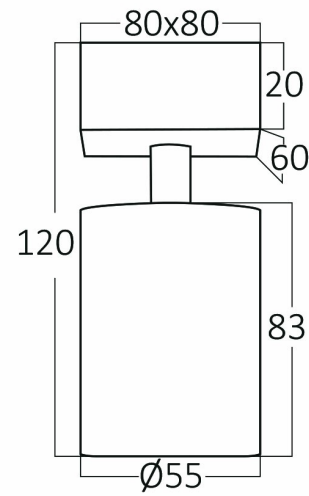

Braytron

PRODUCT DATASHEET

MODEL NO

BH04-00810

DESCRIPTION

BRY-BETA-SRQ-1-WHT-GU10-SPOTLIGHT

BRAYTRON SRL

Bulaverdul iuliu maniu, Nr.616, Sector 6, 061129, Bucuresti-ROMANIA

info@braytron.com

www.braytron.com

Page 1-2

General Characteristics

Model No	:	BH04-00810
Main Family	:	Indoor Lighting
Sub Family	:	GU10 Surface Spotlight
Type	:	Spotlight
Body Color	:	White
Lamp Shape	:	N/A
Socket	:	GU10
Warranty	:	2 years
Class	:	Class I
IP	:	IP20

Electrical Characteristics

Voltage	:	220-240V
Material	:	Aluminium
Working Temperature	:	-20 C-40 C
Frequency	:	50-60 Hz

Package Informations

N.W.	:	3,2 kgs
G.W.	:	4,15 kgs
PCS/CTN	:	16 pcs
Length	:	370 mm
Width	:	370 mm
Height	:	155 mm
EAN	:	5949097720536

Lamp Characteristics

Wattage	:	Max 1x35 w
---------	---	------------

Lamp Dimensions & Weight

Diameter	:	55 mm
P. Length	:	80 mm
P. Width	:	80 mm
P. Height	:	120 mm
Weight	:	200 gr