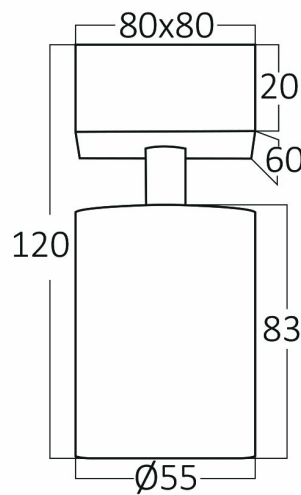

Braytron

PRODUCT DATASHEET

MODEL NO

BH04-00811

DESCRIPTION

BRY-BETA-SRQ-1-BLC-GU10-SPOTLIGHT

BRAYTRON SRL

Bulaverdul iuliu maniu, Nr.616, Sector 6, 061129, Bucuresti-ROMANIA

info@braytron.com

www.braytron.com

Page 1-2

General Characteristics

Model No	:	BH04-00811
Main Family	:	Indoor Lighting
Sub Family	:	GU10 Surface Spotlight
Type	:	Spotlight
Body Color	:	Black
Lamp Shape	:	N/A
Socket	:	GU10
Warranty	:	2 years
Class	:	Class I
IP	:	IP20

Electrical Characteristics

Voltage	:	220-240V
Material	:	Aluminium
Working Temperature	:	-20 C-40 C
Frequency	:	50-60 Hz

Package Informations

N.W.	:	3,2 kgs
G.W.	:	4,15 kgs
PCS/CTN	:	16 pcs
Length	:	370 mm
Width	:	370 mm
Height	:	155 mm
EAN	:	5949097720543

Lamp Characteristics

Wattage	:	Max 1x35 w
---------	---	------------

Lamp Dimensions & Weight

Diameter	:	55 mm
P. Length	:	80 mm
P. Width	:	80 mm
P. Height	:	120 mm
Weight	:	200 gr