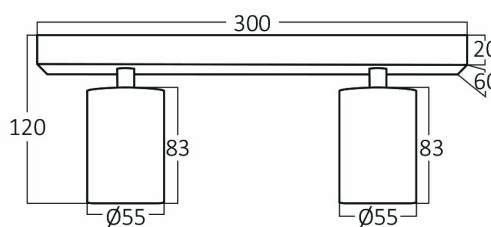

Braytron

PRODUCT DATASHEET

MODEL NO

BH04-00820

DESCRIPTION

BRY-BETA-SRQ_2-WHT-GU10-SPOTLIGHT

BRAYTRON SRL

Bulaverdul iuliu maniu, Nr.616, Sector 6, 061129, Bucuresti-ROMANIA

info@braytron.com

www.braytron.com

Page 1-2

General Characteristics

Model No	:	BH04-00820
Main Family	:	Indoor Lighting
Sub Family	:	GU10 Surface Spotlight
Type	:	Spotlight
Body Color	:	White
Lamp Shape	:	N/A
Socket	:	2xGU10
Warranty	:	2 years
Class	:	Class I
IP	:	IP20

Electrical Characteristics

Voltage	:	220-240V
Material	:	Aluminium
Working Temperature	:	-20 C-40 C
Frequency	:	50-60 Hz

Package Informations

N.W.	:	5,35 kgs
G.W.	:	6,6 kgs
PCS/CTN	:	12 pcs
Length	:	325 mm
Width	:	325 mm
Height	:	295 mm
EAN	:	5949097720550

Lamp Characteristics

Wattage	:	Max 2x35 w
---------	---	------------

Lamp Dimensions & Weight

Diameter	:	55 mm
P. Length	:	83 mm
P. Width	:	300 mm
P. Height	:	120 mm
Weight	:	450 gr