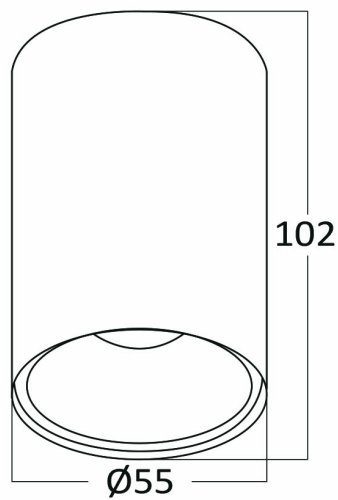

Braytron

PRODUCT DATASHEET

MODEL NO

BH04-00500

DESCRIPTION

BRY-GAMA-5510-RND-WHT-GU10-SPOTLIGHT

BRAYTRON SRL

Bulaverdul iuliu maniu, Nr.616, Sector 6, 061129, Bucuresti-ROMANIA

info@braytron.com

www.braytron.com

Page 1-2

General Characteristics

Model No	:	BH04-00500
Main Family	:	Indoor Lighting
Sub Family	:	GU10 Surface Spotlight
Type	:	Spotlight
Body Color	:	White
Lamp Shape	:	N/A
Socket	:	GU10
Warranty	:	2 years
Class	:	Class I
IP	:	IP20

Electrical Characteristics

Voltage	:	220-240V
Material	:	Aluminium
Working Temperature	:	-20 C-40 C
Frequency	:	50-60 Hz

Package Informations

N.W.	:	3,56 kgs
G.W.	:	4,7 kgs
PCS/CTN	:	36 pcs
Length	:	380 mm
Width	:	200 mm
Height	:	240 mm
EAN	:	5949097723315

Lamp Characteristics

Wattage	:	Max 1x35 w
---------	---	------------

Lamp Dimensions & Weight

Diameter	:	55 mm
P. Height	:	102 mm
Weight	:	99 gr