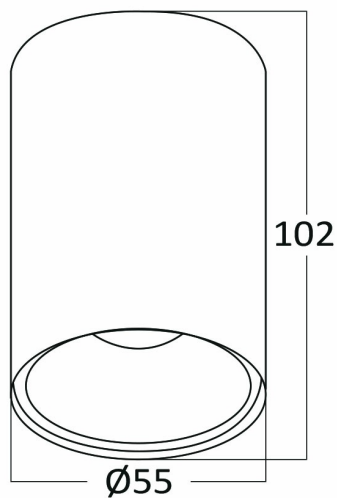

Braytron

PRODUCT DATASHEET

MODEL NO

BH04-00501

DESCRIPTION

BRY-GAMA-5510-RND-BLC-GU10-SPOTLIGHT

BRAYTRON SRL

Bulaverdul iuliu maniu, Nr.616, Sector 6, 061129, Bucuresti-ROMANIA

info@braytron.com

www.braytron.com

Page 1-2

General Characteristics

Model No	:	BH04-00501
Main Family	:	Indoor Lighting
Sub Family	:	GU10 Surface Spotlight
Type	:	Spotlight
Body Color	:	Black
Lamp Shape	:	N/A
Socket	:	GU10
Warranty	:	2 years
Class	:	Class I
IP	:	IP20

Electrical Characteristics

Voltage	:	220-240V
Material	:	Aluminium
Working Temperature	:	-20 C-40 C
Frequency	:	50-60 Hz

Package Informations

N.W.	:	3,56 kgs
G.W.	:	4,7 kgs
PCS/CTN	:	36 pcs
Length	:	380 mm
Width	:	200 mm
Height	:	240 mm
EAN	:	5949097723322

Lamp Characteristics

Wattage	:	Max 1x35 w
---------	---	------------

Lamp Dimensions & Weight

Diameter	:	55 mm
P. Height	:	102 mm
Weight	:	99 gr