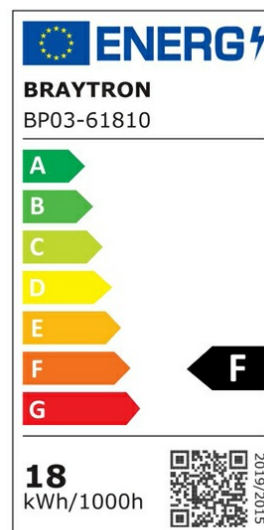

Braytron

PRODUCT DATASHEET

MODEL NO BP03-61810

DESCRIPTION BRY-SMD-SRP-18W-RND-WHT-4000K-LED PANEL

BRAYTRON SRL

Bulaverdul iuliu maniu, Nr.616, Sector 6, 061129, Bucuresti-ROMANIA

info@braytron.com

www.braytron.com

General Characteristics

Model No	:	BP03-61810
Main Family	:	Indoor Lighting
Sub Family	:	LED Small Panel
Type	:	Surface Frame
Body Color	:	White
Lamp Shape	:	Non-Directional
Dimmable	:	Not-Dimmable
Light Source	:	LED
Warranty	:	2 years
Class	:	Class II
IP	:	IP40

Electrical Characteristics

Lifetime (at 2.7 h/day)	:	20000 h
Voltage	:	220-240V
Power Factor	:	>0,5
Material	:	PC
Working Temperature	:	-20 C-40 C
Frequency	:	50-60 Hz

Package Informations

N.W.	:	7,2 kgs
G.W.	:	9,8 kgs
PCS/CTN	:	20 pcs
Length	:	480 mm
Width	:	445 mm
Height	:	260 mm
EAN	:	5949097712159

Lamp Characteristics

Wattage	:	18 w
Color Temperature	:	4000K
Quse Lumen	:	1760 lm
Color Rendering Index (CRI)	:	>80
Energy Efficiency Level	:	F
Beam Angle	:	120° Degrees
Color Category	:	Natural White