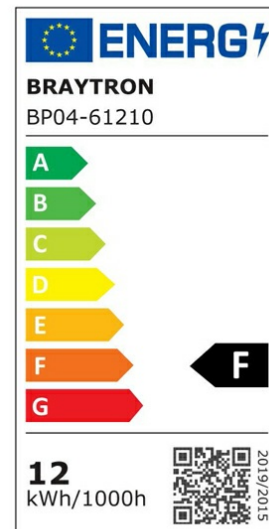

Braytron

PRODUCT DATASHEET

MODEL NO	BP04-61210
DESCRIPTION	BRY-SMD-SRP-12W-SQR-WHT-4000K-LED PANEL

BRAYTRON SRL

Bulaverdul iuliu maniu, Nr.616, Sector 6, 061129, Bucuresti-ROMANIA

info@braytron.com

www.braytron.com

General Characteristics

Model No	:	BP04-61210
Main Family	:	Indoor Lighting
Sub Family	:	LED Small Panel
Type	:	Surface Frame
Body Color	:	White
Lamp Shape	:	Non-Directional
Dimmable	:	Not-Dimmable
Light Source	:	LED
Warranty	:	2 years
Class	:	Class II
IP	:	IP40

Electrical Characteristics

Lifetime (at 2.7 h/day)	:	20000 h
Voltage	:	220-240V
Power Factor	:	>0,5
Material	:	PC
Working Temperature	:	-20 C-40 C
Frequency	:	50-60 Hz

Package Informations

N.W.	:	5,6 kgs
G.W.	:	7,42 kgs
PCS/CTN	:	20 pcs
Length	:	435 mm
Width	:	375 mm
Height	:	205 mm
EAN	:	5949097712302

Lamp Characteristics

Wattage	:	12 w
Color Temperature	:	4000K
Quse Lumen	:	1120 lm
Color Rendering Index (CRI)	:	>80
Energy Efficiency Level	:	F
Beam Angle	:	120° Degrees
Color Category	:	Natural White