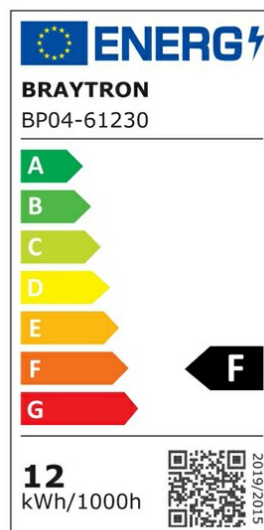

Braytron

PRODUCT DATASHEET

MODEL NO BP04-61230

DESCRIPTION BRY-SMD-SRP-12W-SQR-WHT-6500K-LED PANEL

BRAYTRON SRL

Bulaverdul iuliu maniu, Nr.616, Sector 6, 061129, Bucuresti-ROMANIA

info@braytron.com

www.braytron.com

General Characteristics

Model No	:	BP04-61230
Main Family	:	Indoor Lighting
Sub Family	:	LED Small Panel
Type	:	Surface Frame
Body Color	:	White
Lamp Shape	:	Non-Directional
Dimmable	:	Not-Dimmable
Light Source	:	LED
Warranty	:	2 years
Class	:	Class II
IP	:	IP40

Electrical Characteristics

Lifetime (at 2.7 h/day)	:	20000 h
Voltage	:	220-240V
Power Factor	:	>0,5
Material	:	PC
Working Temperature	:	-20 C-40 C
Frequency	:	50-60 Hz

Package Informations

N.W.	:	5,6 kgs
G.W.	:	7,42 kgs
PCS/CTN	:	20 pcs
Length	:	435 mm
Width	:	375 mm
Height	:	205 mm
EAN	:	5949097712319

Lamp Characteristics

Wattage	:	12 w
Color Temperature	:	6500K
Quse Lumen	:	1120 lm
Color Rendering Index (CRI)	:	>80
Energy Efficiency Level	:	F
Beam Angle	:	120° Degrees
Color Category	:	Cool White

Lamp Dimensions & Weight