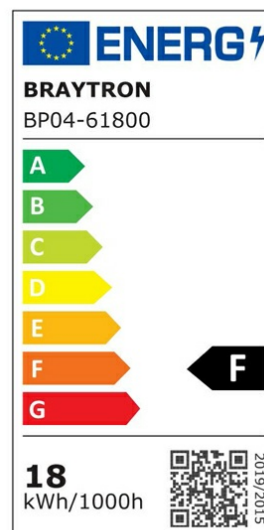

Braytron

PRODUCT DATASHEET

MODEL NO BP04-61800

DESCRIPTION BRY-SMD-SRP-18W-SQR-WHT-3000K-LED PANEL

BRAYTRON SRL

Bulaverdul iuliu maniu, Nr.616, Sector 6, 061129, Bucuresti-ROMANIA

info@braytron.com

www.braytron.com

General Characteristics

Model No	:	BP04-61800
Main Family	:	Indoor Lighting
Sub Family	:	LED Small Panel
Type	:	Surface Frame
Body Color	:	White
Lamp Shape	:	Non-Directional
Dimmable	:	Not-Dimmable
Light Source	:	LED
Warranty	:	2 years
Class	:	Class II
IP	:	IP40

Electrical Characteristics

Lifetime (at 2.7 h/day)	:	20000 h
Voltage	:	220-240V
Power Factor	:	>0,5
Material	:	PC
Working Temperature	:	-20 C-40 C
Frequency	:	50-60 Hz

Package Informations

N.W.	:	7,2 kgs
G.W.	:	9,5 kgs
PCS/CTN	:	20 pcs
Length	:	440 mm
Width	:	440 mm
Height	:	240 mm
EAN	:	5949097712326

Lamp Characteristics

Wattage	:	18 w
Color Temperature	:	3000K
Quse Lumen	:	1760 lm
Color Rendering Index (CRI)	:	>80
Energy Efficiency Level	:	F
Beam Angle	:	120° Degrees
Color Category	:	Warm White

Lamp Dimensions & Weight