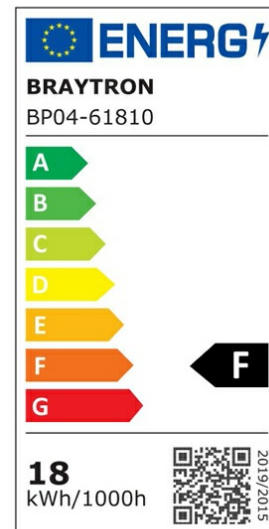

## PRODUCT DATASHEET

MODEL NO	BP04-61810
DESCRIPTION	BRY-SMD-SRP-18W-SQR-WHT-4000K-LED PANEL

BRAYTRON SRL

Bulaverdul iuliu maniu, Nr.616, Sector 6, 061129, Bucuresti-ROMANIA

info@braytron.com

www.braytron.com

### General Characteristics

Model No	:	BP04-61810
Main Family	:	Indoor Lighting
Sub Family	:	LED Small Panel
Type	:	Surface Frame
Body Color	:	White
Lamp Shape	:	Non-Directional
Dimmable	:	Not-Dimmable
Light Source	:	LED
Warranty	:	2 years
Class	:	Class II
IP	:	IP40

### Electrical Characteristics

Lifetime (at 2.7 h/day)	:	20000 h
Voltage	:	220-240V
Power Factor	:	>0,5
Material	:	PC
Working Temperature	:	-20 C-40 C
Frequency	:	50-60 Hz

### Lamp Characteristics

Wattage	:	18 w
Color Temperature	:	4000K
Quse Lumen	:	1760 lm
Color Rendering Index (CRI)	:	>80
Energy Efficiency Level	:	F
Beam Angle	:	120° Degrees
Color Category	:	Natural White