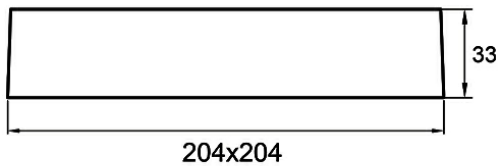

Braytron

PRODUCT DATASHEET

MODEL NO	BP04-61830
DESCRIPTION	BRY-SMD-SRP-18W-SQR-WHT-6500K-LED PANEL

BRAYTRON SRL

Bulaverdul iuliu maniu, Nr.616, Sector 6, 061129, Bucuresti-ROMANIA

info@braytron.com

www.braytron.com