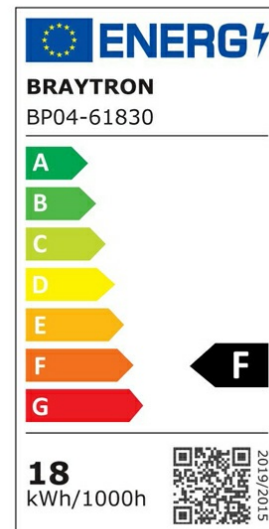

Braytron

PRODUCT DATASHEET

MODEL NO	BP04-61830
DESCRIPTION	BRY-SMD-SRP-18W-SQR-WHT-6500K-LED PANEL

BRAYTRON SRL

Bulaverdul iuliu maniu, Nr.616, Sector 6, 061129, Bucuresti-ROMANIA

info@braytron.com

www.braytron.com

General Characteristics

Model No	:	BP04-61830
Main Family	:	Indoor Lighting
Sub Family	:	LED Small Panel
Type	:	Surface Frame
Body Color	:	White
Lamp Shape	:	Non-Directional
Dimmable	:	Not-Dimmable
Light Source	:	LED
Warranty	:	2 years
Class	:	Class II
IP	:	IP40

Electrical Characteristics

Lifetime (at 2.7 h/day)	:	20000 h
Voltage	:	220-240V
Power Factor	:	>0,5
Material	:	PC
Working Temperature	:	-20 C-40 C
Frequency	:	50-60 Hz

Package Informations

N.W.	:	7,2 kgs
G.W.	:	9,5 kgs
PCS/CTN	:	20 pcs
Length	:	440 mm
Width	:	440 mm
Height	:	240 mm
EAN	:	5949097712340

Lamp Characteristics

Wattage	:	18 w
Color Temperature	:	6500K
Quse Lumen	:	1760 lm
Color Rendering Index (CRI)	:	>80
Energy Efficiency Level	:	F
Beam Angle	:	120° Degrees
Color Category	:	Cool White

Lamp Dimensions & Weight