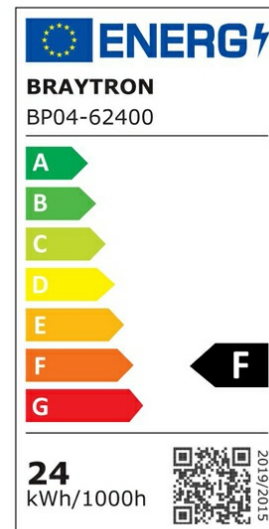

Braytron

PRODUCT DATASHEET

MODEL NO	BP04-62400
DESCRIPTION	BRY-SMD-SRP-24W-SQR-WHT-3000K-LED PANEL

BRAYTRON SRL

Bulaverdul iuliu maniu, Nr.616, Sector 6, 061129, Bucuresti-ROMANIA

info@braytron.com

www.braytron.com

General Characteristics

Model No	:	BP04-62400
Main Family	:	Indoor Lighting
Sub Family	:	LED Small Panel
Type	:	Surface Frame
Body Color	:	White
Lamp Shape	:	Non-Directional
Dimmable	:	Not-Dimmable
Light Source	:	LED
Warranty	:	2 years
Class	:	Class II
IP	:	IP40

Electrical Characteristics

Lifetime (at 2.7 h/day)	:	20000 h
Voltage	:	220-240V
Power Factor	:	>0,5
Material	:	PC
Working Temperature	:	-20 C-40 C
Frequency	:	50-60 Hz

Package Informations

N.W.	:	5,85 kgs
G.W.	:	7,65 kgs
PCS/CTN	:	10 pcs
Length	:	435 mm
Width	:	295 mm
Height	:	310 mm
EAN	:	5949097712357

Lamp Characteristics

Wattage	:	24 w
Color Temperature	:	3000K
Quse Lumen	:	2400 lm
Color Rendering Index (CRI)	:	>80
Energy Efficiency Level	:	F
Beam Angle	:	120° Degrees
Color Category	:	Warm White

Lamp Dimensions & Weight