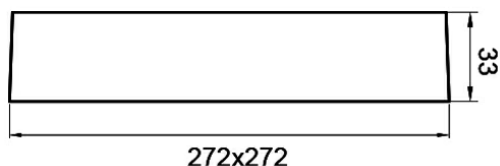

Braytron

PRODUCT DATASHEET

MODEL NO BP04-62410

DESCRIPTION BRY-SMD-SRP-24W-SQR-WHT-4000K-LED PANEL

BRAYTRON SRL

Bulaverdul iuliu maniu, Nr.616, Sector 6, 061129, Bucuresti-ROMANIA

info@braytron.com

www.braytron.com

General Characteristics

Model No	:	BP04-62410
Main Family	:	Indoor Lighting
Sub Family	:	LED Small Panel
Type	:	Surface Frame
Body Color	:	White
Lamp Shape	:	Non-Directional
Dimmable	:	Not-Dimmable
Light Source	:	LED
Warranty	:	2 years
Class	:	Class II
IP	:	IP40

Electrical Characteristics

Lifetime (at 2.7 h/day)	:	20000 h
Voltage	:	220-240V
Power Factor	:	>0,5
Material	:	PC
Working Temperature	:	-20 C-40 C
Frequency	:	50-60 Hz

Package Informations

N.W.	:	5,85 kgs
G.W.	:	7,65 kgs
PCS/CTN	:	10 pcs
Length	:	435 mm
Width	:	295 mm
Height	:	310 mm
EAN	:	5949097712364

Lamp Dimensions & Weight

P. Length	:	272 mm
P. Width	:	272 mm
P. Height	:	33 mm
Weight	:	620 gr