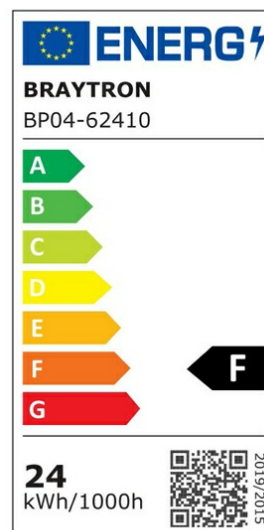

Braytron

PRODUCT DATASHEET

MODEL NO BP04-62410

DESCRIPTION BRY-SMD-SRP-24W-SQR-WHT-4000K-LED PANEL

BRAYTRON SRL

Bulaverdul iuliu maniu, Nr.616, Sector 6, 061129, Bucuresti-ROMANIA

info@braytron.com

www.braytron.com

General Characteristics

Model No	:	BP04-62410
Main Family	:	Indoor Lighting
Sub Family	:	LED Small Panel
Type	:	Surface Frame
Body Color	:	White
Lamp Shape	:	Non-Directional
Dimmable	:	Not-Dimmable
Light Source	:	LED
Warranty	:	2 years
Class	:	Class II
IP	:	IP40

Electrical Characteristics

Lifetime (at 2.7 h/day)	:	20000 h
Voltage	:	220-240V
Power Factor	:	>0,5
Material	:	PC
Working Temperature	:	-20 C-40 C
Frequency	:	50-60 Hz

Package Informations

N.W.	:	5,85 kgs
G.W.	:	7,65 kgs
PCS/CTN	:	10 pcs
Length	:	435 mm
Width	:	295 mm
Height	:	310 mm
EAN	:	5949097712364

Lamp Characteristics

Wattage	:	24 w
Color Temperature	:	4000K
Quse Lumen	:	2400 lm
Color Rendering Index (CRI)	:	>80
Energy Efficiency Level	:	F
Beam Angle	:	120° Degrees
Color Category	:	Natural White