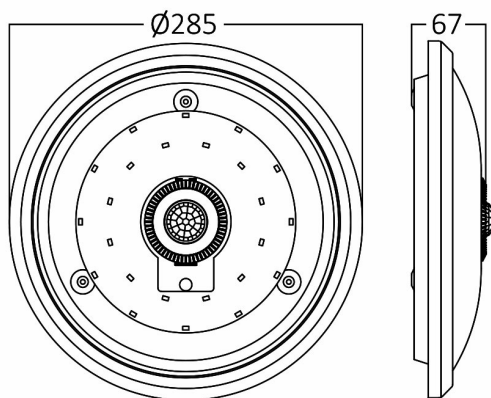

Braytron

PRODUCT DATASHEET

MODEL NO BC15-00310

DESCRIPTION BRY-SENSA-15W-SNS-4000K-LED CEILING LIGHT

BRAYTRON SRL

Bulaverdul iuliu maniu, Nr.616, Sector 6, 061129, Bucuresti-ROMANIA

info@braytron.com

www.braytron.com