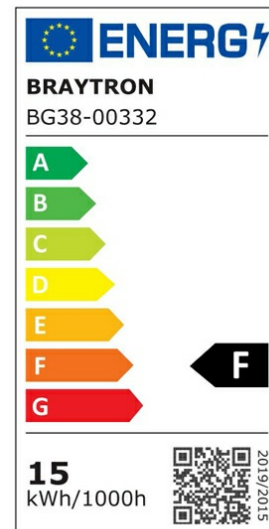

Braytron

PRODUCT DATASHEET

MODEL NO BG38-00332

DESCRIPTION BRY-WALLS-B-ELP-GRY-15W-6500K-IP65-WALL LIGHT

BRAYTRON SRL

Bulavardul Iuliu Maniu, Nr.616, Sector 6, 061129, Bucuresti-ROMANIA

info@braytron.com

www.braytron.com

General Characteristics

Model No	:	BG38-00332
Main Family	:	Outdoor Lighting
Sub Family	:	LED Wall Light
Type	:	Bulkhead
Body Color	:	Grey
Lamp Shape	:	Non-Directional
Dimmable	:	Not-Dimmable
Light Source	:	LED
Warranty	:	2 years
Class	:	Class II
IP	:	IP65
IK	:	IK06

Electrical Characteristics

Lifetime (at 2.7 h/day)	:	20000 h
Voltage	:	220-240V
Power Factor	:	>0,5
Material	:	PC
Working Temperature	:	-20 C-40 C
Frequency	:	50-60 Hz

Package Informations

N.W.	:	5,1 kgs
G.W.	:	7,1 kgs
PCS/CTN	:	20 pcs
Length	:	510 mm
Width	:	390 mm
Height	:	270 mm
EAN	:	5949097720437

Lamp Characteristics

Wattage	:	15 w
Color Temperature	:	6500K
Quse Lumen	:	1460 lm
Color Rendering Index (CRI)	:	>80
Energy Efficiency Level	:	F
Beam Angle	:	120° Degrees
Color Category	:	Cool White

Lamp Dimensions & Weight