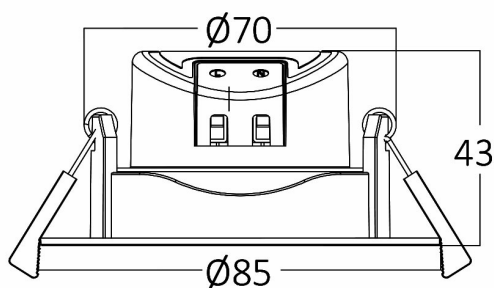

Braytron

PRODUCT DATASHEET

MODEL NO BD02-00780

DESCRIPTION BRY-SPOTLED G3-7W-RND-WHT-3IN1-LED SPOTLIGHT

BRAYTRON SRL

Bulaverdul iuliu maniu, Nr.616, Sector 6, 061129, Bucuresti-ROMANIA

info@braytron.com

www.braytron.com

General Characteristics

Model No	:	BD02-00780
Main Family	:	Indoor Lighting
Sub Family	:	LED Spotlight
Type	:	Spotlight
Body Color	:	White
Lamp Shape	:	Directional
Dimmable	:	Not-Dimmable
Light Source	:	LED
Warranty	:	2 years
Class	:	Class II
IP	:	IP20

Electrical Characteristics

Lifetime (at 2.7 h/day)	:	20000 h
Voltage	:	220-240V
Power Factor	:	>0,5
Material	:	PC
Working Temperature	:	-20 C-40 C
Frequency	:	50-60 Hz

Package Informations

N.W.	:	7,4 kgs
G.W.	:	9,6 kgs
PCS/CTN	:	100 pcs
Length	:	460 mm
Width	:	370 mm
Height	:	288 mm
EAN	:	5949097718755

Lamp Characteristics

Wattage	:	7 w
Color Temperature	:	3IN1
Quse Lumen	:	630 lm
Color Rendering Index (CRI)	:	>80
Energy Efficiency Level	:	F
Beam Angle	:	38° Degrees

Lamp Dimensions & Weight

Diameter	:	85 mm
P. Height	:	43 mm
Cutout	:	70 mm
Weight	:	74 gr