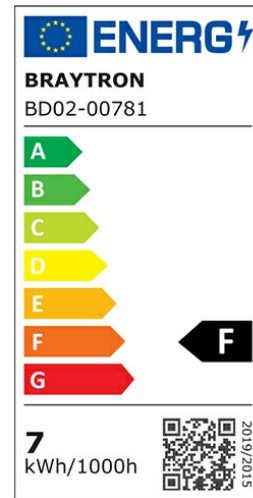

Braytron

PRODUCT DATASHEET

MODEL NO BD02-00781

DESCRIPTION BRY-SPOTLED G3-7W-RND-BLC-3IN1-LED SPOTLIGHT

BRAYTRON SRL

Bulaverdul iuliu maniu, Nr.616, Sector 6, 061129, Bucuresti-ROMANIA

info@braytron.com

www.braytron.com

General Characteristics

Model No	:	BD02-00781
Main Family	:	Indoor Lighting
Sub Family	:	LED Spotlight
Type	:	Spotlight
Body Color	:	Black
Lamp Shape	:	Directional
Dimmable	:	Not-Dimmable
Light Source	:	LED
Warranty	:	2 years
Class	:	Class II
IP	:	IP20

Electrical Characteristics

Lifetime (at 2.7 h/day)	:	20000 h
Voltage	:	220-240V
Power Factor	:	>0,5
Material	:	PC
Working Temperature	:	-20 C-40 C
Frequency	:	50-60 Hz

Package Informations

N.W.	:	7,4 kgs
G.W.	:	9,6 kgs
PCS/CTN	:	100 pcs
Length	:	460 mm
Width	:	370 mm
Height	:	288 mm
EAN	:	5949097718762

Lamp Characteristics

Wattage	:	7 w
Color Temperature	:	3IN1
Quse Lumen	:	630 lm
Color Rendering Index (CRI)	:	>80
Energy Efficiency Level	:	F
Beam Angle	:	38° Degrees

Lamp Dimensions & Weight

Diameter	:	85 mm
P. Height	:	43 mm
Cutout	:	70 mm
Weight	:	74 gr