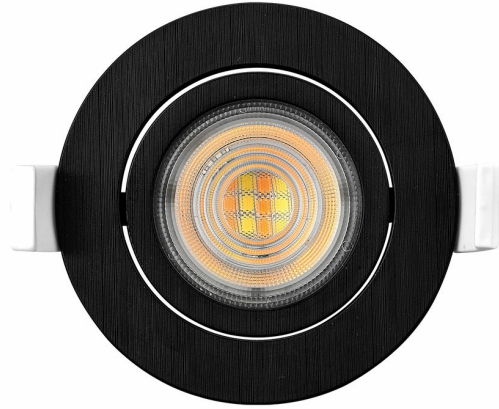

Braytron

PRODUCT DATASHEET

MODEL NO BD02-00781

DESCRIPTION BRY-SPOTLED G3-7W-RND-BLC-3IN1-LED SPOTLIGHT

BRAYTRON SRL

Bulaverdul iuliu maniu, Nr.616, Sector 6, 061129, Bucuresti-ROMANIA

info@braytron.com

www.braytron.com

General Characteristics

Model No	:	BD02-00781
Main Family	:	Indoor Lighting
Sub Family	:	LED Spotlight
Type	:	Spotlight
Body Color	:	Black
Lamp Shape	:	Directional
Dimmable	:	Not-Dimmable
Light Source	:	LED
Warranty	:	2 years
Class	:	Class II
IP	:	IP20

Electrical Characteristics

Lifetime (at 2.7 h/day)	:	20000 h
Voltage	:	220-240V
Power Factor	:	>0,5
Material	:	PC
Working Temperature	:	-20 C-40 C
Frequency	:	50-60 Hz

Package Informations

N.W.	:	7,4 kgs
G.W.	:	9,6 kgs
PCS/CTN	:	100 pcs
Length	:	460 mm
Width	:	370 mm
Height	:	288 mm
EAN	:	5949097718762

Lamp Characteristics

Wattage	:	7 w
Color Temperature	:	3IN1
Quse Lumen	:	630 lm
Color Rendering Index (CRI)	:	>80
Energy Efficiency Level	:	F
Beam Angle	:	38° Degrees

Lamp Dimensions & Weight

Diameter	:	85 mm
P. Height	:	43 mm
Cutout	:	70 mm
Weight	:	74 gr