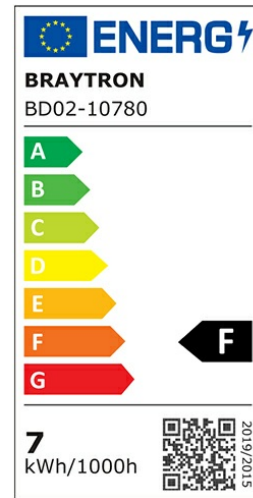

## PRODUCT DATASHEET

MODEL NO BD02-10780

DESCRIPTION BRY-SPOTLED G3-7W-SQR-WHT-3IN1-LED SPOTLIGHT

BRAYTRON SRL

Bulaverdul iuliu maniu, Nr.616, Sector 6, 061129, Bucuresti-ROMANIA

info@braytron.com

www.braytron.com

### General Characteristics

Model No	:	BD02-10780
Main Family	:	Indoor Lighting
Sub Family	:	LED Spotlight
Type	:	Spotlight
Body Color	:	White
Lamp Shape	:	Directional
Dimmable	:	Not-Dimmable
Light Source	:	LED
Warranty	:	2 years
Class	:	Class II
IP	:	IP20

### Electrical Characteristics

Lifetime (at 2.7 h/day)	:	20000 h
Voltage	:	220-240V
Power Factor	:	>0,5
Material	:	PC
Working Temperature	:	-20 C-40 C
Frequency	:	50-60 Hz

### Lamp Characteristics

Wattage	:	7 w
Color Temperature	:	3IN1
Quse Lumen	:	630 lm
Color Rendering Index (CRI)	:	>80
Energy Efficiency Level	:	F
Beam Angle	:	38° Degrees