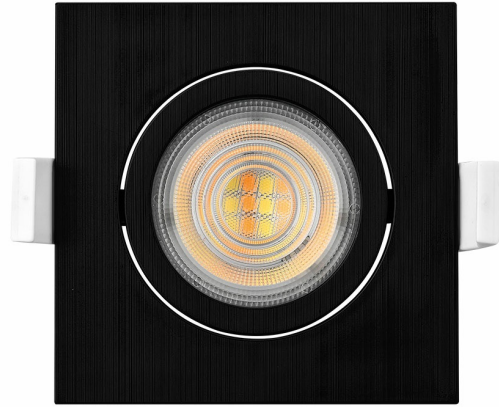

Braytron

PRODUCT DATASHEET

MODEL NO BD02-10781

DESCRIPTION BRY-SPOTLED G3-7W-SQR-BLC-3IN1-LED SPOTLIGHT

BRAYTRON SRL

Bulaverdul iuliu maniu, Nr.616, Sector 6, 061129, Bucuresti-ROMANIA

info@braytron.com

www.braytron.com

General Characteristics

Model No	:	BD02-10781
Main Family	:	Indoor Lighting
Sub Family	:	LED Spotlight
Type	:	Spotlight
Body Color	:	Black
Lamp Shape	:	Directional
Dimmable	:	Not-Dimmable
Light Source	:	LED
Warranty	:	2 years
Class	:	Class II
IP	:	IP20

Lamp Characteristics

Wattage	:	7 w
Color Temperature	:	3IN1
Quse Lumen	:	630 lm
Color Rendering Index (CRI)	:	>80
Energy Efficiency Level	:	F
Beam Angle	:	38° Degrees

Lamp Dimensions & Weight

P. Length	:	85 mm
P. Width	:	85 mm
P. Height	:	43 mm
Cutout	:	70 mm
Weight	:	77 gr