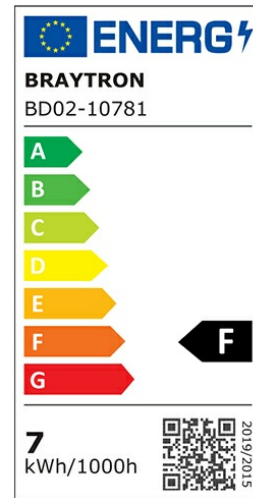

Braytron

PRODUCT DATASHEET

MODEL NO BD02-10781

DESCRIPTION BRY-SPOTLED G3-7W-SQR-BLC-3IN1-LED SPOTLIGHT

BRAYTRON SRL

Bulaverdul iuliu maniu, Nr.616, Sector 6, 061129, Bucuresti-ROMANIA

info@braytron.com

www.braytron.com

General Characteristics

Model No	:	BD02-10781
Main Family	:	Indoor Lighting
Sub Family	:	LED Spotlight
Type	:	Spotlight
Body Color	:	Black
Lamp Shape	:	Directional
Dimmable	:	Not-Dimmable
Light Source	:	LED
Warranty	:	2 years
Class	:	Class II
IP	:	IP20

Electrical Characteristics

Lifetime (at 2.7 h/day)	:	20000 h
Voltage	:	220-240V
Power Factor	:	>0,5
Material	:	PC
Working Temperature	:	-20 C-40 C
Frequency	:	50-60 Hz

Package Informations

N.W.	:	7,7 kgs
G.W.	:	10,1 kgs
PCS/CTN	:	100 pcs
Length	:	460 mm
Width	:	435 mm
Height	:	288 mm
EAN	:	5949097718793

Lamp Characteristics

Wattage	:	7 w
Color Temperature	:	3IN1
Quse Lumen	:	630 lm
Color Rendering Index (CRI)	:	>80
Energy Efficiency Level	:	F
Beam Angle	:	38° Degrees

Lamp Dimensions & Weight

P. Length	:	85 mm
P. Width	:	85 mm
P. Height	:	43 mm
Cutout	:	70 mm
Weight	:	77 gr