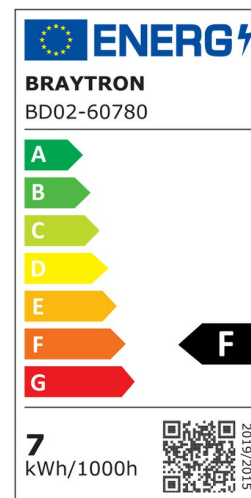

Braytron

PRODUCT DATASHEET

MODEL NO BD02-60780

DESCRIPTION BRY-SPOTLED G3-7W-RND-WHT-3IN1-DIM-LED SPOTLIGHT

BRAYTRON SRL

Bulaverdul iuliu maniu, Nr.616, Sector 6, 061129, Bucuresti-ROMANIA

info@braytron.com

www.braytron.com