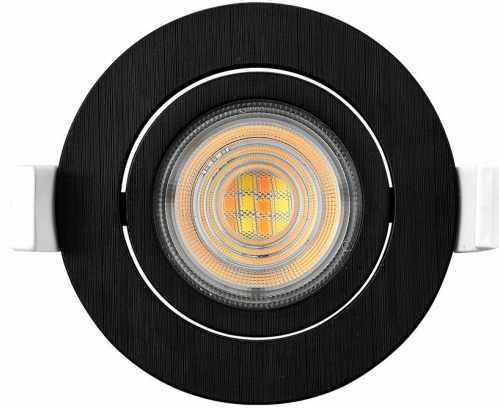

## PRODUCT DATASHEET

MODEL NO BD02-60781

DESCRIPTION BRY-SPOTLED G3-7W-RND-BLC-3IN1-DIM-LED SPOTLIGHT

BRAYTRON SRL

Bulaverdul iuliu maniu, Nr.616, Sector 6, 061129, Bucuresti-ROMANIA

info@braytron.com

www.braytron.com

### General Characteristics

Model No	:	BD02-60781
Main Family	:	Indoor Lighting
Sub Family	:	LED Spotlight
Type	:	Spotlight
Body Color	:	Black
Lamp Shape	:	Directional
Dimmable	:	Dimmable
Light Source	:	LED
Warranty	:	2 years
Class	:	Class II
IP	:	IP20

### Lamp Characteristics

Wattage	:	7 w
Color Temperature	:	3IN1
Quse Lumen	:	630 lm
Color Rendering Index (CRI)	:	>80
Energy Efficiency Level	:	F
Beam Angle	:	38° Degrees

### Lamp Dimensions & Weight

Diameter	:	85 mm
P. Height	:	43 mm
Cutout	:	70 mm
Weight	:	76 gr