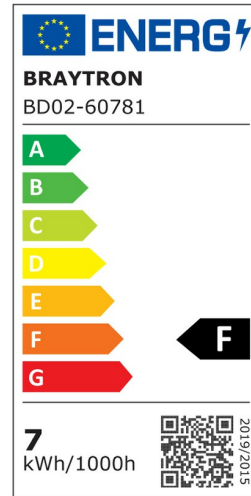

Braytron

PRODUCT DATASHEET

MODEL NO BD02-60781

DESCRIPTION BRY-SPOTLED G3-7W-RND-BLC-3IN1-DIM-LED SPOTLIGHT

BRAYTRON SRL

Bulaverdul iuliu maniu, Nr.616, Sector 6, 061129, Bucuresti-ROMANIA

info@braytron.com

www.braytron.com