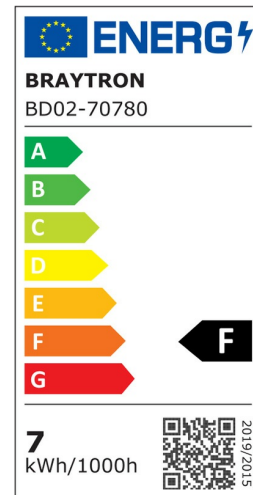

## PRODUCT DATASHEET

MODEL NO BD02-70780

DESCRIPTION BRY-SPOTLED G3-7W-SQR-WHT-DIM-3IN1-LED SPOTLIGHT

BRAYTRON SRL

Bulaverdul iuliu maniu, Nr.616, Sector 6, 061129, Bucuresti-ROMANIA

info@braytron.com

www.braytron.com

### General Characteristics

Model No	:	BD02-70780
Main Family	:	Indoor Lighting
Sub Family	:	LED Spotlight
Type	:	Spotlight
Body Color	:	White
Lamp Shape	:	Directional
Dimmable	:	Dimmable
Light Source	:	LED
Warranty	:	2 years
Class	:	Class II
IP	:	IP20

### Electrical Characteristics

Lifetime (at 2.7 h/day)	:	20000 h
Voltage	:	220-240V
Power Factor	:	>0,7
Material	:	PC
Working Temperature	:	-20 C-40 C
Frequency	:	50-60 Hz

### Lamp Characteristics

Wattage	:	7 w
Color Temperature	:	3IN1
Quse Lumen	:	630 lm
Color Rendering Index (CRI)	:	>80
Energy Efficiency Level	:	F
Beam Angle	:	38° Degrees