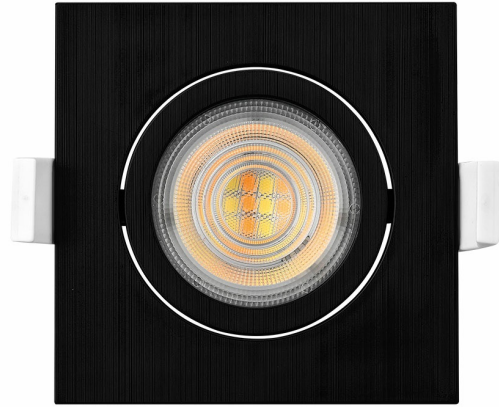

## PRODUCT DATASHEET

MODEL NO BD02-70781

DESCRIPTION BRY-SPOTLED G3-7W-SQR-BLC-DIM-3IN1-LED SPOTLIGHT

BRAYTRON SRL

Bulaverdul iuliu maniu, Nr.616, Sector 6, 061129, Bucuresti-ROMANIA

info@braytron.com

www.braytron.com

### General Characteristics

Model No	:	BD02-70781
Main Family	:	Indoor Lighting
Sub Family	:	LED Spotlight
Type	:	Spotlight
Body Color	:	Black
Lamp Shape	:	Directional
Dimmable	:	Dimmable
Light Source	:	LED
Warranty	:	2 years
Class	:	Class II
IP	:	IP20

### Lamp Characteristics

Wattage	:	7 w
Color Temperature	:	3IN1
Quse Lumen	:	630 lm
Color Rendering Index (CRI)	:	>80
Energy Efficiency Level	:	F
Beam Angle	:	38° Degrees

### Lamp Dimensions & Weight

P. Length	:	85 mm
P. Width	:	85 mm
P. Height	:	43 mm
Cutout	:	70 mm
Weight	:	80 gr