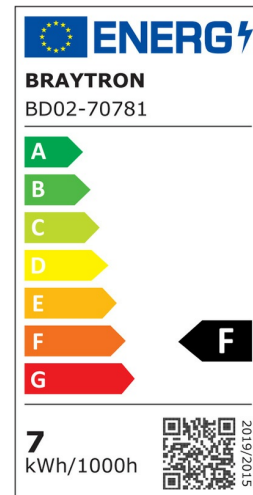

## PRODUCT DATASHEET

MODEL NO BD02-70781

DESCRIPTION BRY-SPOTLED G3-7W-SQR-BLC-DIM-3IN1-LED SPOTLIGHT

BRAYTRON SRL

Bulaverdul iuliu maniu, Nr.616, Sector 6, 061129, Bucuresti-ROMANIA

info@braytron.com

www.braytron.com

### General Characteristics

Model No	:	BD02-70781
Main Family	:	Indoor Lighting
Sub Family	:	LED Spotlight
Type	:	Spotlight
Body Color	:	Black
Lamp Shape	:	Directional
Dimmable	:	Dimmable
Light Source	:	LED
Warranty	:	2 years
Class	:	Class II
IP	:	IP20

### Electrical Characteristics

Lifetime (at 2.7 h/day)	:	20000 h
Voltage	:	220-240V
Power Factor	:	>0,7
Material	:	PC
Working Temperature	:	-20 C-40 C
Frequency	:	50-60 Hz

### Lamp Characteristics

Wattage	:	7 w
Color Temperature	:	3IN1
Quse Lumen	:	630 lm
Color Rendering Index (CRI)	:	>80
Energy Efficiency Level	:	F
Beam Angle	:	38° Degrees