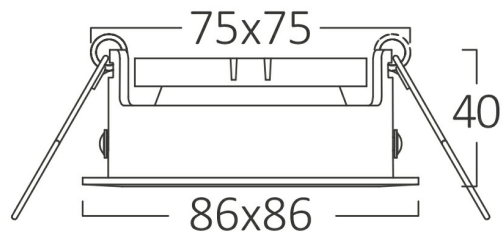

Braytron

PRODUCT DATASHEET

MODEL NO

BH03-04101

DESCRIPTION

BRY-TETRA-CF-SQR-BLC-SPOTLIGHT

BRAYTRON SRL

Bulaverdul iuliu maniu, Nr.616, Sector 6, 061129, Bucuresti-ROMANIA

info@braytron.com

www.braytron.com

Page 1-2

General Characteristics

Model No	:	BH03-04101
Main Family	:	Indoor Lighting
Sub Family	:	GU10 Recessed Spotlight
Type	:	Spotlight
Body Color	:	Black
Lamp Shape	:	N/A
Warranty	:	2 years
IP	:	IP20

Electrical Characteristics

Material	:	Aluminium
Working Temperature	:	-20 C-40 C

Package Informations

N.W.	:	7,6 kgs
G.W.	:	11,1 kgs
PCS/CTN	:	100 pcs
Length	:	550 mm
Width	:	275 mm
Height	:	450 mm
EAN	:	5949097712616

Lamp Characteristics

Wattage	:	Max 1x35 w
---------	---	------------

Lamp Dimensions & Weight

P. Length	:	86 mm
P. Width	:	86 mm
P. Height	:	40 mm
Cutout	:	75x75 mm
Weight	:	76 gr