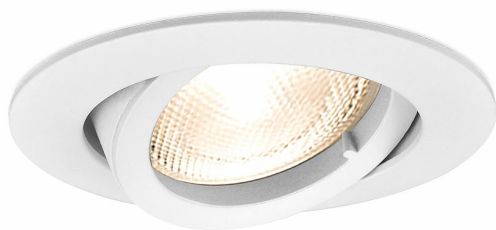

Braytron

PRODUCT DATASHEET

MODEL NO

BH03-02010

DESCRIPTION

BRY-MITTO-AR-RND-WHT-SPOTLIGHT

BRAYTRON SRL

Bulaverdul iuliu maniu, Nr.616, Sector 6, 061129, Bucuresti-ROMANIA

info@braytron.com

www.braytron.com

Page 1-2